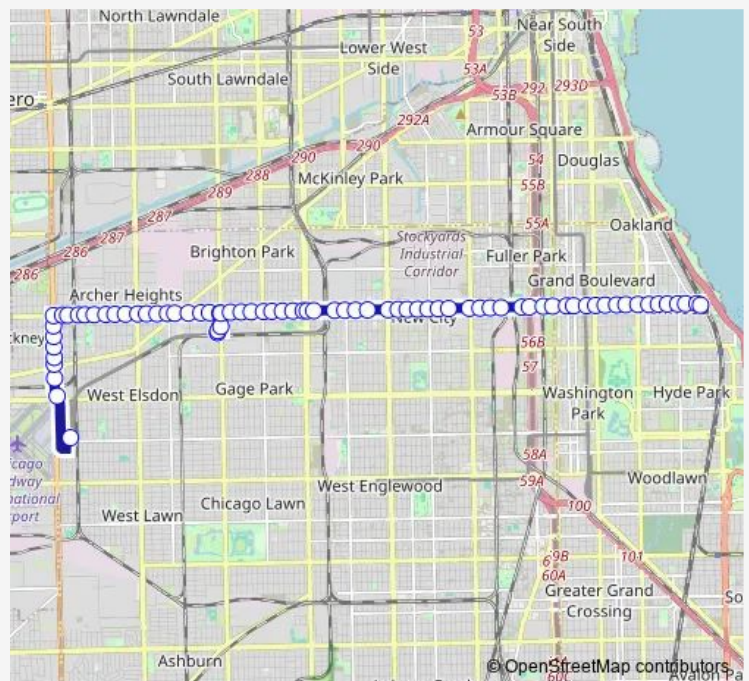

[Go to website](#)

Direction
 Midway Orange Line Station — Lake Park & 47th Street Terminal
 75 stops
[Open route schedule](#)

Midway Orange Line Station

- Cicero & 55th Street
- Cicero & 53rd Street
- Cicero & Archer
- Cicero & 51st Street
- Cicero & 50th Street
- Cicero & 49th Street
- Cicero & 48th Street
- Cicero & 47th Street
- 47th Street & Kilpatrick
- 47th Street & Knox
- 47th Street & Kolmar
- 47th Street & Kilbourn
- 47th Street & Kostner
- 47th Street & Kildare
- 47th Street & Keeler
- 47th Street & Karlov
- 47th Street & Pulaski
- 47th Street & Springfield
- 47th Street & Hamlin
- 47th Street & Lawndale

Route schedule

Midway Orange Line Station — Lake Park & 47th Street Terminal

Monday	00:13-23:46
Tuesday	00:11-23:46
Wednesday	00:11-23:46
Thursday	00:11-23:46
Friday	00:11-23:46
Saturday	00:11-23:48
Sunday	00:13-23:49

Route info

Direction: Midway Orange Line Station

Stops: 75

Trip Duration: 0 hour 56 min

47 — 47th

47th Street & Archer

47th Street & St. Louis

47th Street & Homan

47th Street & Spaulding

Kedzie & 47th Street

Kedzie & 48th Place

Kedzie Orange Line Station

Kedzie Orange Line Station

Kedzie & 48th Place

Kedzie & 47th Street

47th Street & Albany