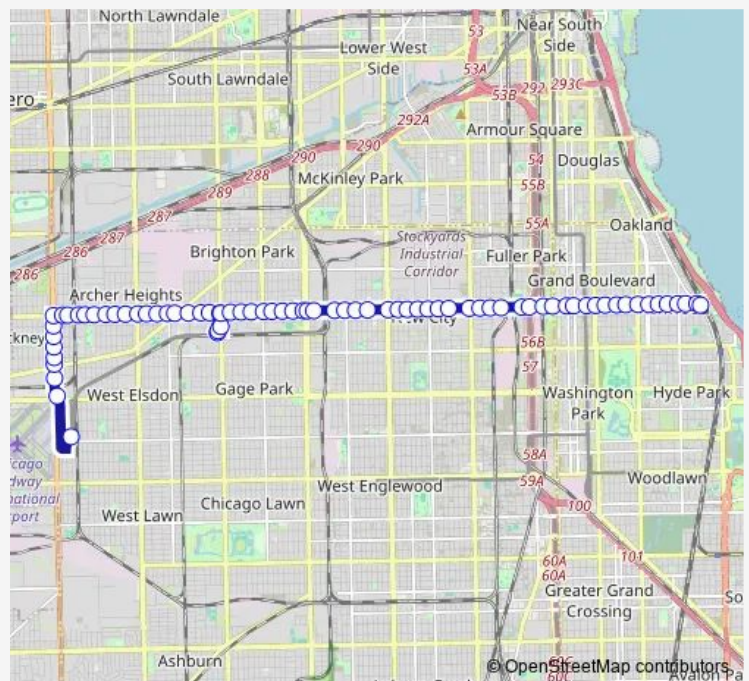

[Go to website](#)

**Direction**  
 Midway Orange Line Station — Lake Park & 47th Street Terminal  
 75 stops  
[Open route schedule](#)

Midway Orange Line Station

- Cicero & 55th Street
- Cicero & 53rd Street
- Cicero & Archer
- Cicero & 51st Street
- Cicero & 50th Street
- Cicero & 49th Street
- Cicero & 48th Street
- Cicero & 47th Street
- 47th Street & Kilpatrick
- 47th Street & Knox
- 47th Street & Kolmar
- 47th Street & Kilbourn
- 47th Street & Kostner
- 47th Street & Kildare
- 47th Street & Keeler
- 47th Street & Karlov
- 47th Street & Pulaski
- 47th Street & Springfield
- 47th Street & Hamlin
- 47th Street & Lawndale

### Route schedule

Midway Orange Line Station — Lake Park & 47th Street Terminal

Monday	00:13-23:46
Tuesday	00:11-23:46
Wednesday	00:11-23:46
Thursday	00:11-23:46
Friday	00:11-23:46
Saturday	00:11-23:48
Sunday	00:13-23:49

### Route info

Direction: Midway Orange Line Station

Stops: 75

Trip Duration: 1 hour 1 min

47 — 47th

47th Street & Archer

47th Street & St. Louis

47th Street & Homan

## Route info

Direction: Lake Park & 47th Street Terminal

Stops: 76

Trip Duration: 0 hour 44 min

47th Street & Morgan

47th Street & Aberdeen

47th Street & Racine

47th Street & Throop