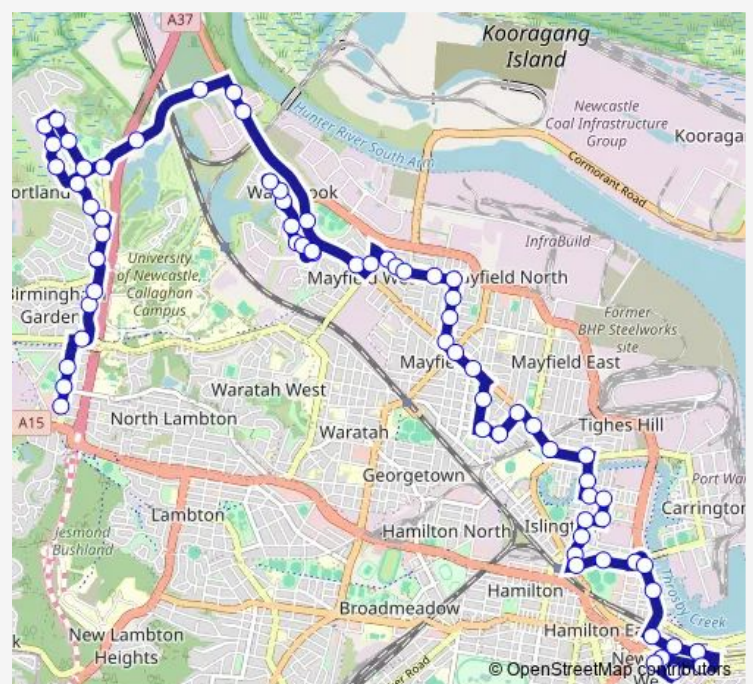

Wednesday 15:03

Thursday 15:03

Friday 15:03

Saturday —

Sunday —

Route info

Direction: King St At National Park St

Stops: 63

Trip Duration: 1 hour 6 min

47 — Marketown to Jesmond via Warabrook

Nevill St Opp Nile St

Nile St At Villiers St

Maitland Rd Before Valencia St

Maitland Rd Before Hanbury St

Barton St At Maitland Rd

Barton St At Crebert St

Barton St At Charles St

Barton St At Bull St

Bull St At Woodstock St

Gregson Av After Tourle St

Gregson Av Opp Mayfield West Public School

Werribi St East At Werribi St

Maitland Rd After Carandotta St

Warabrook Bvd Before Casuarina Cct

Thursday 06:43-19:06

Friday 06:43-19:06

Saturday 06:57-18:02

Sunday 08:52-18:02

Route info

Direction: King St At National Park St

Stops: 66

Trip Duration: 0 hour 52 min