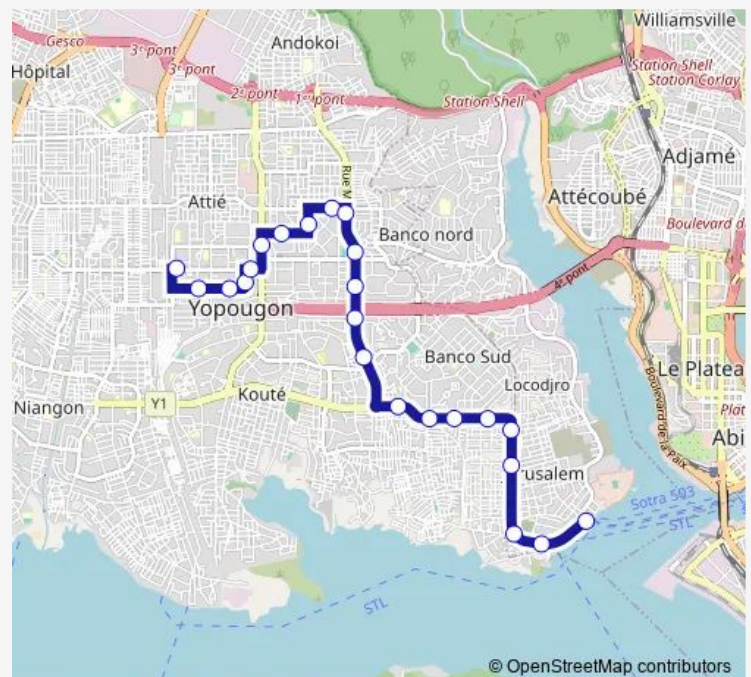

Pharmacie Chenain

Jerusalem

Santé Village

Route schedule

Terminus 47 Yopougon Attié — Gare Terrestre Abobo Doumé

Monday 06:00

Tuesday 06:00

Wednesday 06:00

Thursday 06:00

Friday 06:00

Saturday 06:00

Sunday 06:00

Route info

Direction: Terminus 47 Yopougon Attié

Stops: 23

Trip Duration: 0 hour 34 min

Cité Douane

Santé Village

Jerusalem

Pharmacie Chenain

Cité Zadi Kessi

Mosquée Kowëit

Carrefour Kowëit

Johanesbourg

Monday 06:00

Tuesday 06:00

Wednesday 06:00

Thursday 06:00

Friday 06:00

Saturday 06:00

Sunday 06:00

Route info