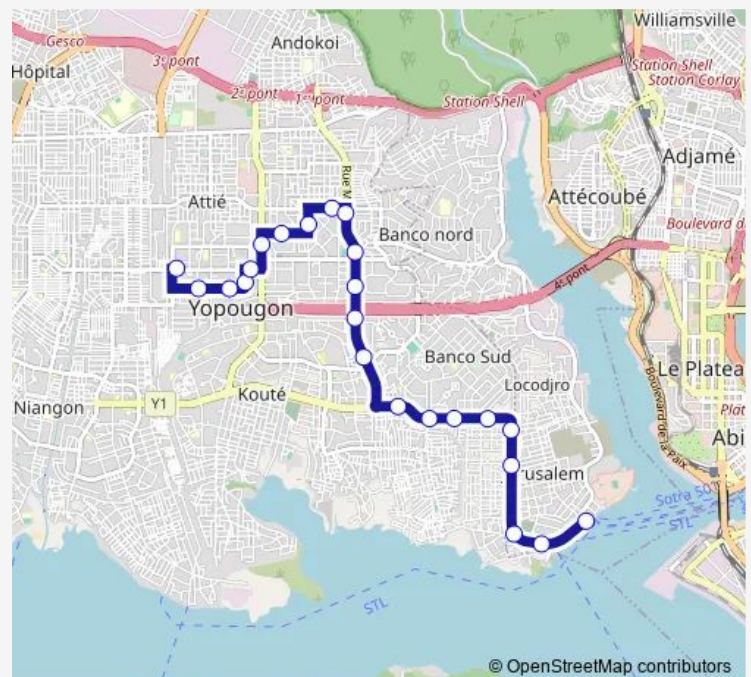

Pharmacie Chenain

Jerusalem

Santé Village

Route schedule

Terminus 47 Yopougon Attié — Gare Terrestre Abobo Doumé

Monday 06:00

Tuesday 06:00

Wednesday 06:00

Thursday 06:00

Friday 06:00

Saturday 06:00

Sunday 06:00

Route info

Direction: Terminus 47 Yopougon Attié

Stops: 23

Trip Duration: 0 hour 34 min

Cité Douane

Santé Village

Jerusalem

Pharmacie Chenain

Cité Zadi Kessi

Mosquée Kowëit

Carrefour Kowëit

Johanesbourg

Monday 06:00

Tuesday 06:00

Wednesday 06:00

Thursday 06:00

Friday 06:00

Saturday 06:00

Sunday 06:00

Route info