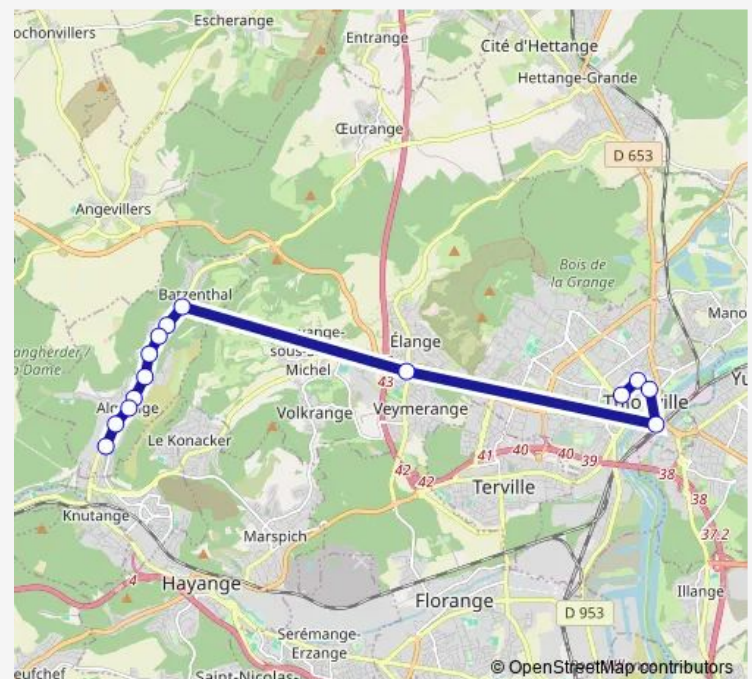

### Route schedule

Bastion — Portier Haut

Monday	07:40
Tuesday	07:40
Wednesday	07:40
Thursday	07:40
Friday	07:40
Saturday	—
Sunday	—

### Route info

Direction: Bastion

Stops: 19

Trip Duration: 0 hour 39 min

47 — Algrange - Thionville Foch

## Direction

Centre - Algrange — Gare Sncf Quai A

17 stops

[Open route schedule](#)

Centre - Algrange

Mairie - Algrange

Hôpital - Algrange

Mine Angevillers

## Route info

Direction: Hélène Boucher

Stops: 14

Trip Duration: 0 hour 33 min