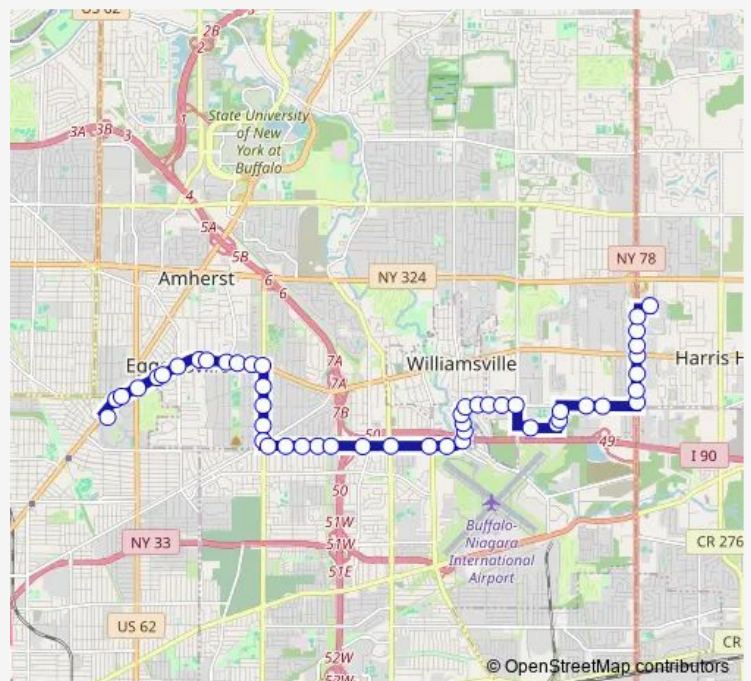

Harlem Rd & Lexington Ter (Ob)

Wehrle Dr & Harlem Rd (Ob)

Wehrle Dr & Darwin Rd (Ob)

Wehrle Dr & Lamark Dr (Ob)

Wehrle Drive Ravenwood Terrace East

### Route schedule

Main Street University Station Stat — Transit Road Eastern Hills Mall Sta

Monday 06:10-22:30

Tuesday 06:10-22:30

Wednesday 06:10-22:30

Thursday 06:10-22:30

Friday 06:10-22:30

Saturday —

### Route info

Direction: Main Street University Station Stat

Stops: 49

Trip Duration: 0 hour 34 min

47 — 47 - Wehrle

Wehrle Dr & Yvonne Ave (Ob)

Wehrle Drive Beach Road East

Wehrle Drive Wehrle Drive West Fars

Wehrle Drive Columbia Drive East

Wherle Drive Rubino Court East

Wehrle Drive Ingram Micro East

Wehrle Drive Youngs Road Southside

Lawrence Bell Dr 81 Lawrence Bell D

Earhart Drive 80 Earhart Drive Nort

Earhart Drive 60 Earhart Drive Nort