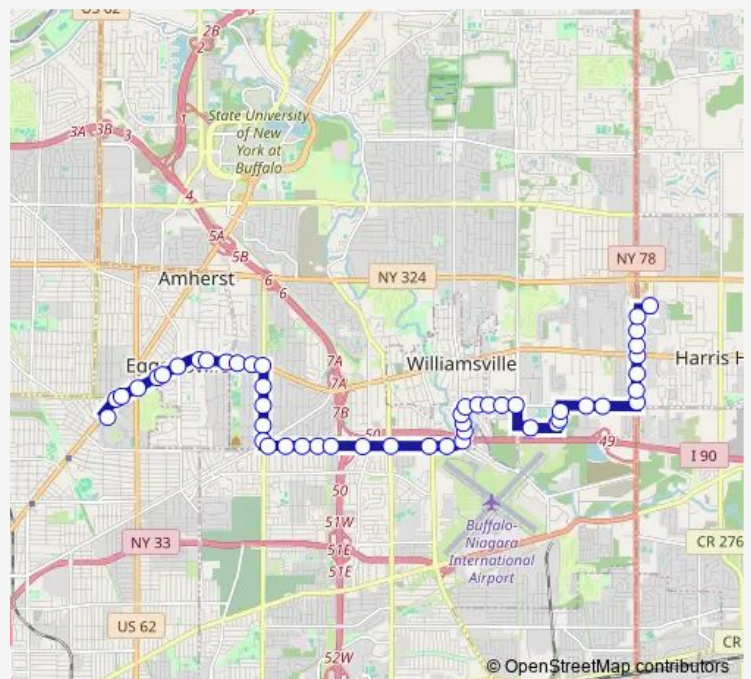

Harlem Rd & Kings Hwy (Ob)

Harlem Rd & Saratoga Rd (Ob)

Harlem Rd & Lexington Ter (Ob)

Wehrle Dr & Harlem Rd (Ob)

Wehrle Dr & Darwin Rd (Ob)

Wehrle Dr & Lamark Dr (Ob)

Wehrle Drive Ravenwood Terrace East

Route schedule

Main Street University Station Stat — Transit Road Eastern Hills Mall Sta

Monday 06:10-22:30

Tuesday 06:10-22:30

Wednesday 06:10-22:30

Thursday 06:10-22:30

Friday 06:10-22:30

Saturday —

Sunday —

Route info

Direction: Main Street University Station Stat

Stops: 49

Trip Duration: 0 hour 31 min

47 — 47 - Wehrle

Wehrle Dr & Yvonne Ave (Ob)

Wehrle Drive Beach Road East

Wehrle Drive Wehrle Drive West Fars

Wehrle Drive Columbia Drive East

Wherle Drive Rubino Court East

Wehrle Drive Ingram Micro East

Wehrle Drive Youngs Road Southside

Lawrence Bell Dr 81 Lawrence Bell D

Earhart Drive 80 Earhart Drive Nort

Earhart Drive 60 Earhart Drive Nort