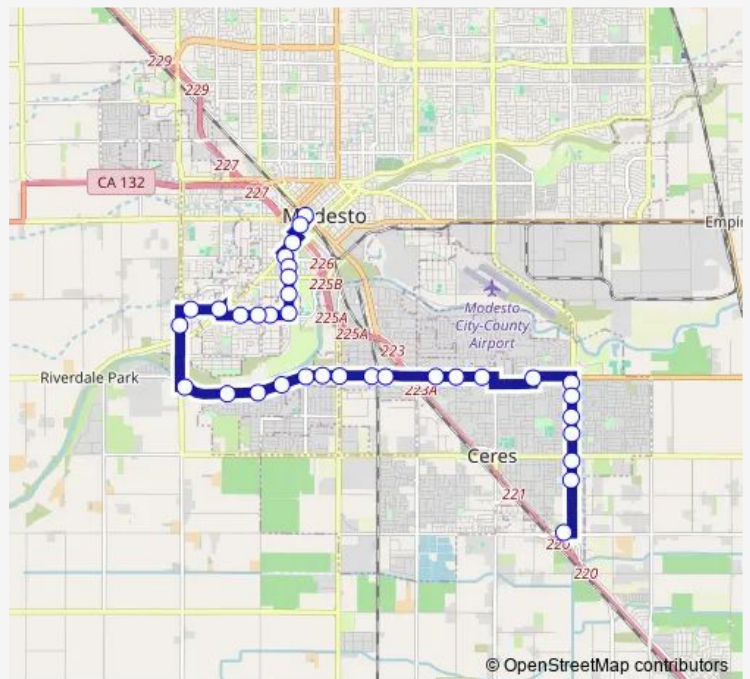

Bus 47 Route 47

[Go to website](#)

Direction
 Modesto Transit Center — Service Rd & Mitchell Rd
 34 stops
[Open route schedule](#)

- Modesto Transit Center
- I St & 7th St
- H St & 4th St
- Modesto HS - 1st St & Sierra Dr
- Roselawn Ave & Center St
- Roselawn Ave & Tuolumne Blvd
- Roselawn Ave & South Ave
- Roselawn Ave & Rouse Ave
- Rouse Ave & Leon Ave
- Rouse Ave & Sutter Ave
- Rouse Ave & Josilane
- Beverly Dr & Paradise Rd
- Beverly Dr & Vernon Ave
- Carpenter Rd & Waverly Dr
- Hatch Rd & Carpenter Rd
- Hatch Rd & Rancho Encantado Ct
- Hatch Rd & Ustick Rd
- Hatch Rd & Boise Ave
- Hatch Rd & Dallas St
- Hatch Rd between Cascade & Canal
- Hatch Rd & Crows Landing Rd

Route schedule

Modesto Transit Center — Service Rd & Mitchell Rd

Monday	06:30-19:00
Tuesday	06:30-19:00
Wednesday	06:30-19:00
Thursday	06:30-19:00
Friday	06:30-19:00
Saturday	08:00-18:00
Sunday	08:00-17:00

Route info

Direction: Modesto Transit Center
 Stops: 34
 Trip Duration: 0 hour 46 min

47 — Route 47

Hatch Rd & Jim Way

Hatch Rd & Church Ln

Hatch Rd & Herndon Rd

Hatch Rd & Richland Ave

Hatch Rd & Stonum Rd

Tuesday 07:20-19:50

Wednesday 07:20-19:50

Thursday 07:20-19:50

Friday 07:20-19:50

Saturday 08:50-18:50

Sunday 08:50-17:50

Route info

Direction: Service Rd & Mitchell Rd