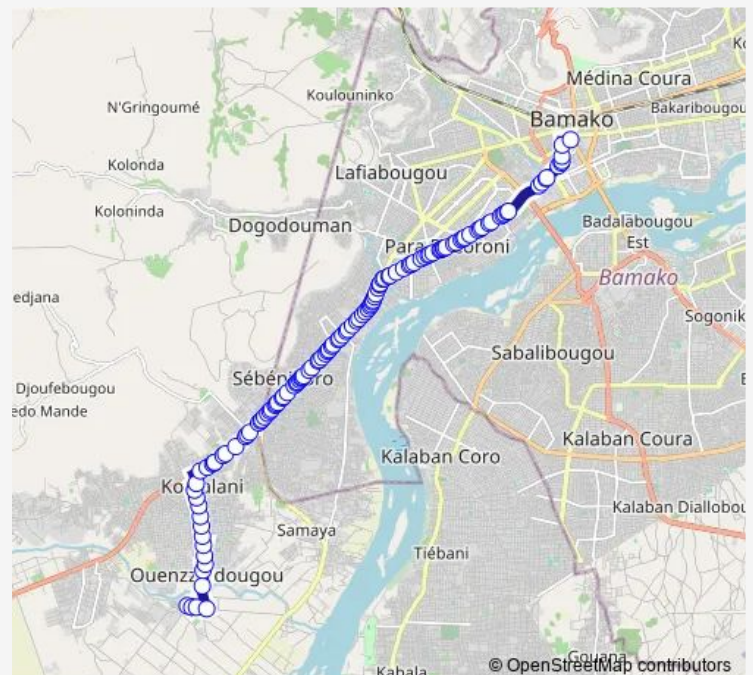

Thursday 08:25

Friday 08:25

Saturday 08:25

Sunday 08:25

Route info

Direction: Konibabougou 2

Stops: 122

Trip Duration: 1 hour 6 min

■ 47 — Sotrama 47 : Vox da ⇌ Konibabougou

Cité Bms

Pont Da

Garage Da

Lycée Mandjiguiya

Virage Hotel Plazio

Goudron Courani

Poste de Police