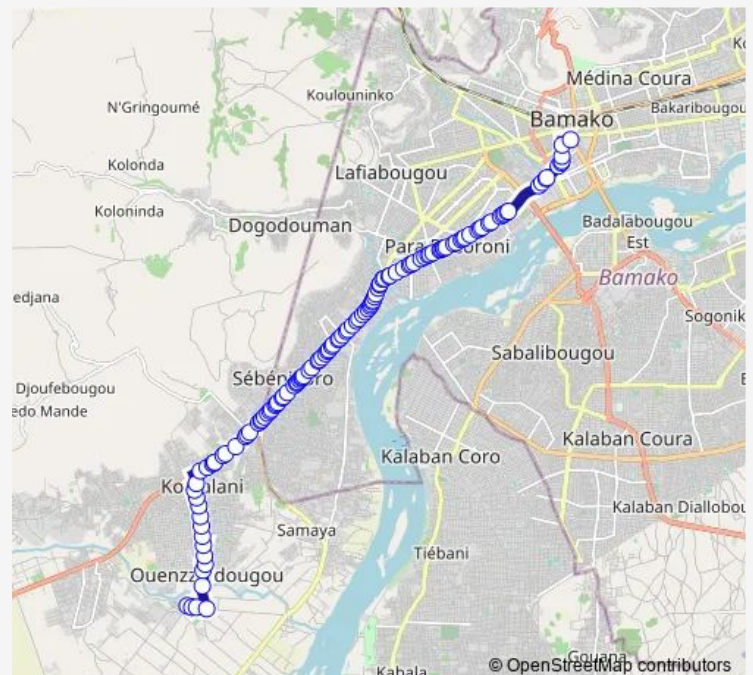

Thursday 08:25

Friday 08:25

Saturday 08:25

Sunday 08:25

Route info

Direction: Konibabougou 2

Stops: 122

Trip Duration: 1 hour 6 min

■ 47 — Sotrama 47 : Vox da ⇌ Konibabougou

Cité Bms

Pont Da

Garage Da

Lycée Mandjiguiya

Virage Hotel Plazio

Goudron Courani

Poste de Police