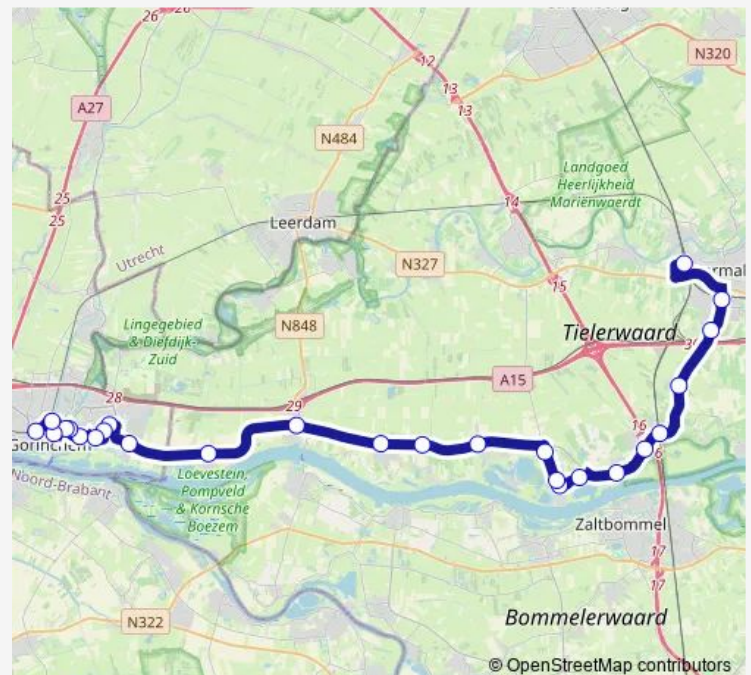

Gorinchem, Fortes Lyceum

### Route schedule

Geldermalsen, Station — Gorinchem, Station

Monday 06:15-23:02

Tuesday 06:15-23:01

Wednesday 06:15-23:01

Thursday 06:15-23:02

Friday 06:15-23:01

Saturday 06:37-23:02

### Route info

Direction: Geldermalsen, Station

Stops: 26

Trip Duration: 0 hour 48 min

47 — Geldermalsen - Gorinchem

Gorinchem, Glacis

Gorinchem, Flank

Gorinchem, Walstraat