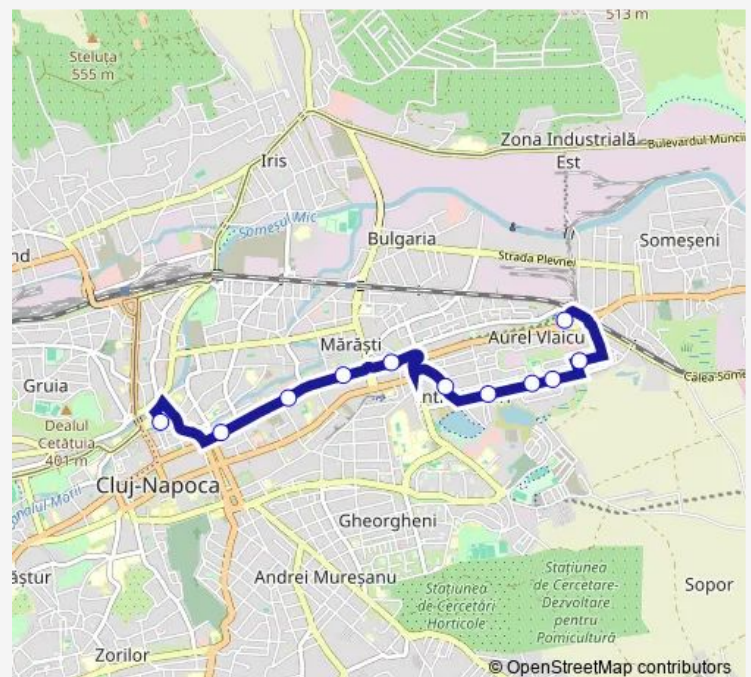

P-a M. Viteazul Vest

Route schedule

Disp. Ira — P-a M. Viteazul Vest

Monday	04:50-22:28
Tuesday	04:50-22:28
Wednesday	04:50-22:28
Thursday	04:50-22:28
Friday	04:50-22:28
Saturday	05:30-22:00
Sunday	06:10-22:00

Route info

Direction: Disp. Ira

Stops: 11

Trip Duration: 0 hour 21 min

47 — P-ta M. Viteazul - Str. Harghitei

BusMaps

Direction

P-a M. Viteazul Vest — Disp. Ira

12 stops

[Open route schedule](#)

P-a M. Viteazul Vest

Regionala Cfr

Biserica Sf. Petru

P-a Mărăți

Mareal C-tin Prezan

Între Lacuri

Monday	05:08-22:45
Tuesday	05:08-22:45
Wednesday	05:08-22:45
Thursday	05:08-22:45
Friday	05:08-22:45
Saturday	05:47-22:20
Sunday	06:27-22:20

Route info

Direction: P-a M. Viteazul Vest

Stops: 12

Trip Duration: 0 hour 29 min