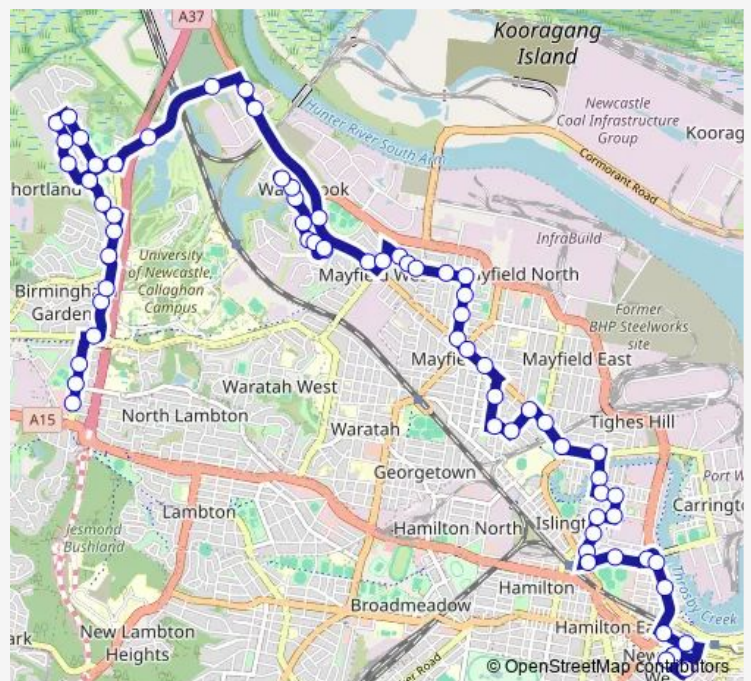

Wednesday 05:26-17:30

Thursday 05:26-17:30

Friday 05:26-17:30

Saturday 06:45-17:55

Sunday 08:45-17:55

Route info

Direction: Stockland Jesmond, Blue Gum Rd

Stops: 67

Trip Duration: 0 hour 52 min

47 — Marketown to Jesmond via Warabrook

Maitland Rd At Mangrove Rd

Maitland Rd After Terry St

Warabrook Bvd Before Casuarina Cct

Angophora Dr Opp Warabrook Shopping Centre

Angophora Dr Opp Viola Way

Sunday 08:52-18:02

Route info

Direction: King St At National Park St

Stops: 64

Trip Duration: 1 hour 6 min

Maitland Rd Before Valencia St

Maitland Rd Before Hanbury St

Barton St At Maitland Rd

Sandgate Rd Opp Our Lady Of Victories Church

Vale St Opp Couglin St

Moore St After Vale St

Moore St Before Wilkinson Av

Blue Gum Rd Opp Heaton Park

Blue Gum Rd Opp Stockland Jesmond

47 Bus time schedules and route maps are available in an offline PDF at busmaps.com. Use the busmaps.com website to see live bus times, train schedule or subway schedule, and step-by-step directions for all public transit in Newcastle