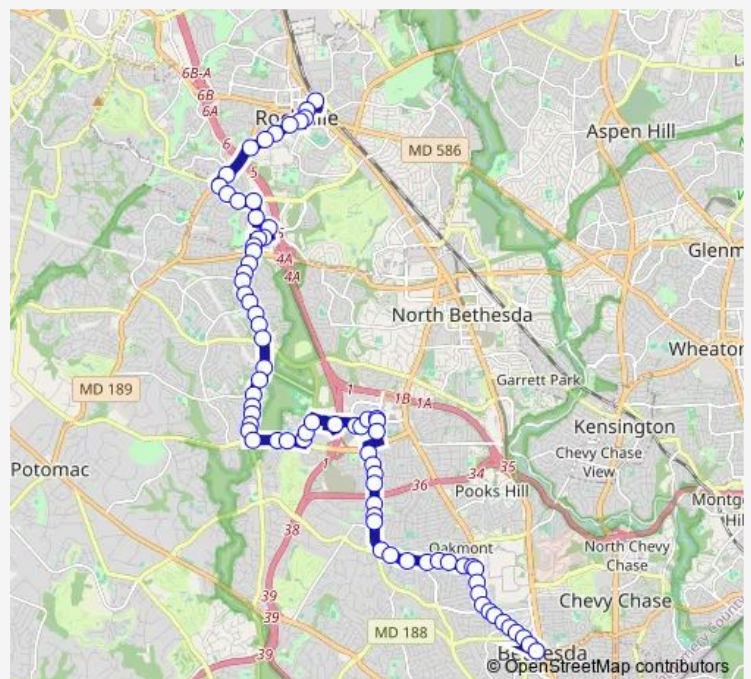

Greentree RD & Friars Rd

Fernwood RD & Fernwood Pl

Route schedule

Bethesda Station & BAY E — Rockville Station & BAY F - West

Monday 05:15-22:45

Tuesday 05:15-22:45

Wednesday 05:15-22:45

Thursday 05:15-22:45

Friday 05:15-22:45

Saturday 06:45-21:40

Sunday 06:45-21:35

Route info

Direction: Bethesda Station & BAY E

Stops: 72

Trip Duration: 0 hour 47 min

47 — 47-Rockville-Mont. Mall-Bethesda

Fernwood RD & Marywood Rd

Fernwood RD & Michaels Dr

Fernwood RD & Tusculum Rd

Fernwood RD & Stoneham Rd

Fernwood RD & Greywood Rd

Fernwood RD & Winnepeg Rd

Democracy Blvd & Fernwood Rd

Rockledge DR & Democracy Blvd

Rock Spring DR & Rockledge Dr

Rock Spring DR & @6700

Fernwood RD & Rock Spring Dr

Montgomery Mall Transit Center & BAY E

Westlake TER & Motor City Dr

Westlake DR & Lakeview Dr

Westlake DR & Arizona Cir

Westlake DR & Democracy Blvd