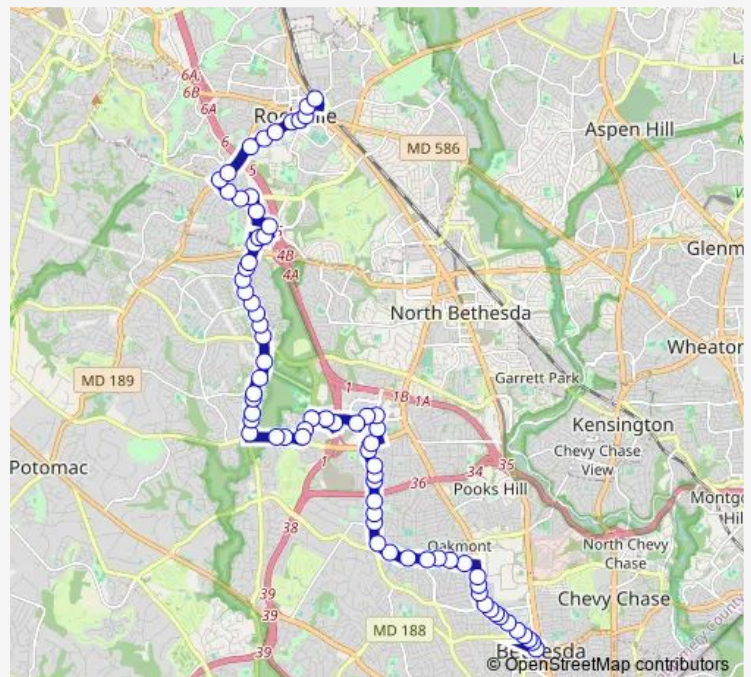

Seven Locks RD & Montrose Rd

Seven Locks RD & Montrose Rd

Seven Locks RD & Goya Dr

Seven Locks RD & Inspection House Rd

Route schedule

Rockville Station & BAY F - West — Bethesda Station & BAY A

Monday 05:15-22:45

Tuesday 05:15-22:45

Wednesday 05:15-22:45

Thursday 05:15-22:45

Friday 05:15-22:45

Saturday 07:00-21:40

Sunday 07:00-21:40

Route info

Direction: Rockville Station & BAY F - West

Stops: 74

Trip Duration: 0 hour 44 min

47 — 47-Rockville-Mont. Mall-Bethesda

Seven Locks RD & Postoak Rd

Seven Locks RD & Fontaine St

Seven Locks RD & Gainsborough Rd

Seven Locks RD & Ivymount Terr

Seven Locks RD & Declaration Ln

Seven Locks RD & Matterhorn Ct

Democracy Blvd & Seven Locks Rd

Democracy Blvd & @7789

Democracy Blvd & Bells Mill (E) Rd

Westlake DR & Democracy Blvd

Westlake DR & Arizona Cir

Westlake DR & Lakeview Dr

Montgomery Mall Transit Center & BAY D