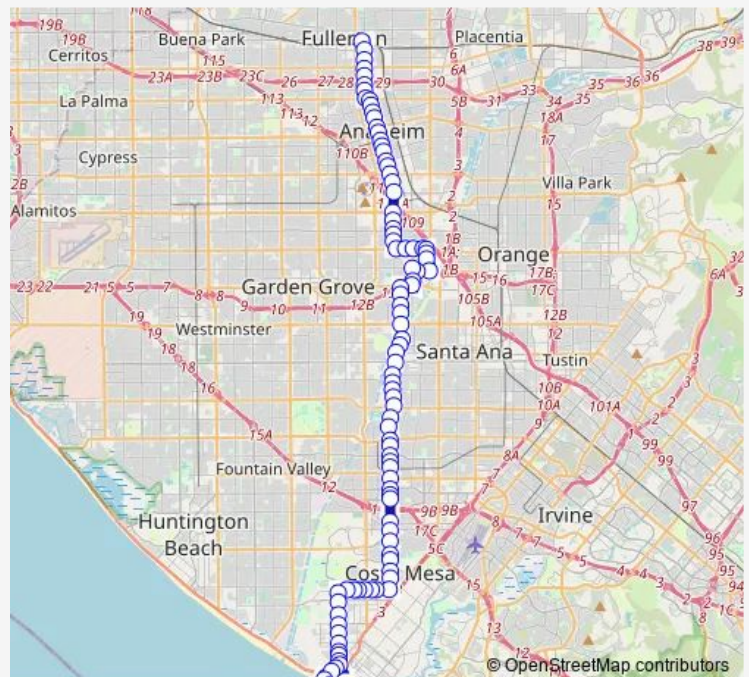

Anaheim-Wilhelmina

Anaheim-Sycamore

Anaheim-Lincoln

Anaheim-Broadway

Anaheim-Santa Ana

Anaheim-Water

Anaheim-South

Anaheim-Vermont

Anaheim-Lorraine

Anaheim-Ball

Anaheim-Winston

Route schedule

Fullerton Trans CTR Dock 6 — Balboa-23rd

Monday 04:11-22:00

Tuesday 04:11-22:00

Wednesday 04:11-22:00

Thursday 04:11-22:00

Friday 04:11-22:00

Saturday 04:59-21:00

Sunday 04:59-21:00

Route info

Direction: Fullerton Trans CTR Dock 6

Stops: 96

Trip Duration: 1 hour 32 min

47 — Fullerton - Newport Beach

Anaheim-Cerritos

Haster / Unknown

Haster-Wakefield

Haster-Orangewood

Haster-Cliffwood

Haster-Tiller

Chapman-Haster