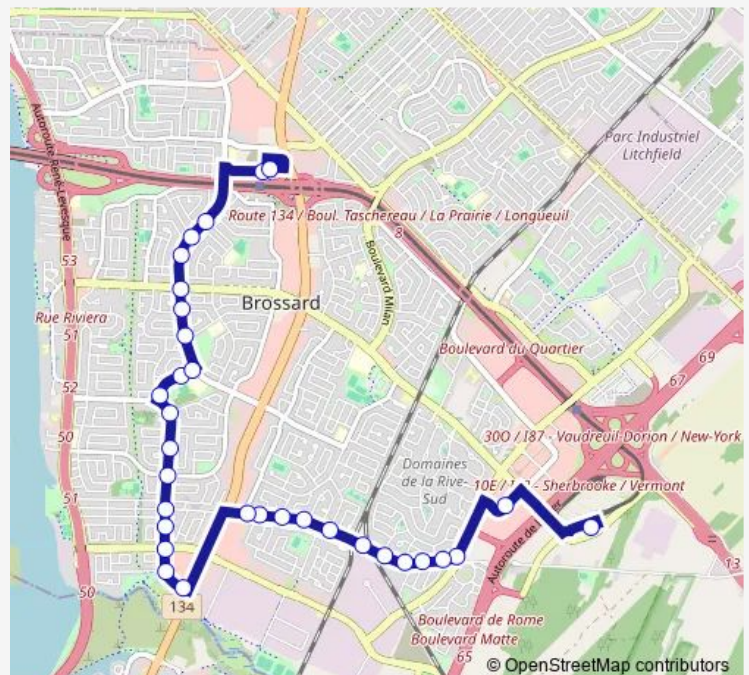

### Route schedule

Terminus Brossard — Terminus Panama

Monday	06:04-01:14 <sup>+1</sup>
Tuesday	06:04-01:14 <sup>+1</sup>
Wednesday	06:04-01:14 <sup>+1</sup>
Thursday	06:04-01:14 <sup>+1</sup>
Friday	06:04-01:14 <sup>+1</sup>
Saturday	06:46-01:42 <sup>+1</sup>
Sunday	06:46-00:42 <sup>+1</sup>

### Route info

Direction: Terminus Brossard

Stops: 32

Trip Duration: 0 hour 25 min

47 — Secteurs R-S-T Brossard

Sorbonne / Rivard

8470 Sorbonne

Sorbonne / Pelletier

## Route info

Direction: Terminus Panama

Stops: 33

Trip Duration: 0 hour 26 min

ch. des Prairies / de Louisbourg

4405 ch. des Prairies

ch. des Prairies / du Louvre

ch. des Prairies / du Louvre