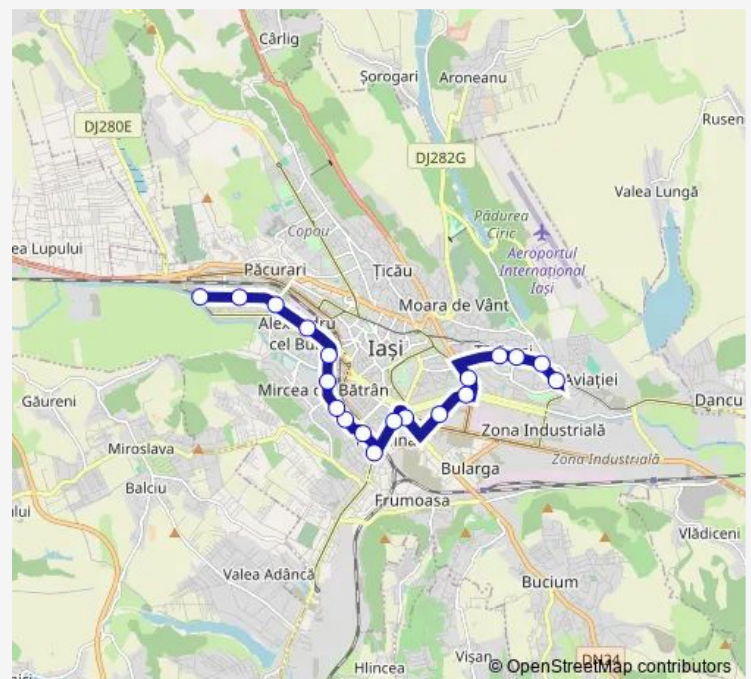

Dacia

Route schedule

Tătărai Sud — Dacia

Monday	05:05-21:53
Tuesday	05:05-21:53
Wednesday	05:05-21:53
Thursday	05:05-21:53
Friday	05:05-21:53
Saturday	05:05-21:53
Sunday	05:05-21:53

Route info

Direction: Tătărai Sud

Stops: 19

Trip Duration: 0 hour 32 min

47 — Dacia - Mircea - Podu Ros - T. Vladimirescu - Tatarasi Sud

Direction

Dacia — Tătărai Sud

21 stops

[Open route schedule](#)

Dacia

Spitalul Sf. Maria

Dr. Savini

Flora

Tătărai Sud

Route schedule

Dacia — Tătărai Sud

Monday 05:05-21:53

Tuesday 05:05-21:53

Wednesday 05:05-21:53

Thursday 05:05-21:53

Friday 05:05-21:53

Saturday 05:05-21:53

Sunday 05:05-21:53

Route info

Direction: Dacia

Stops: 21