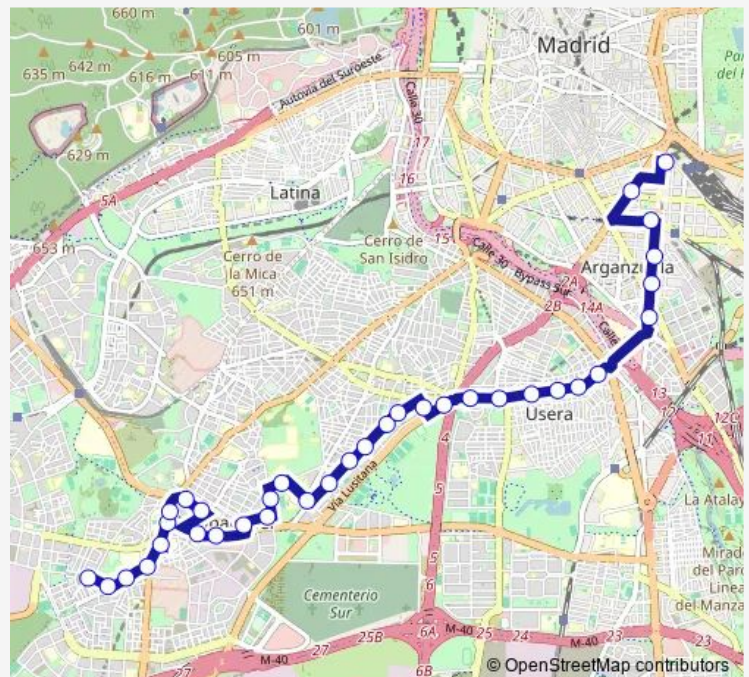

Abrantes - Carrero Juan Ramón

Metro Abrantes

Abrantes - Pelicano

Abrantes Portalegre

Route schedule

Carabanchel Alto — Atocha

Monday 05:05-22:55

Tuesday 05:05-22:55

Wednesday 05:05-22:55

Thursday 05:05-22:55

Friday 05:05-22:55

Saturday 05:05-22:55

Sunday 07:00-22:55

Route info

Direction: Carabanchel Alto

Stops: 35

Trip Duration: 0 hour 44 min

47 — Atocha - Carabanchel Alto

Braganza

Intercambiador Plaza Elíptica

Plaza Elíptica - Marcelo Usera

Marcelo Usera - Rafaela Ybarra

Marcelo Usera - Gabriel Usera

Marcelo Usera - Ferroviarios

Tuesday 05:45-23:30

Wednesday 05:45-23:30

Thursday 05:45-23:30

Friday 05:45-23:30

Saturday 05:45-23:30

Sunday 07:30-23:30

Route info

Direction: Atocha