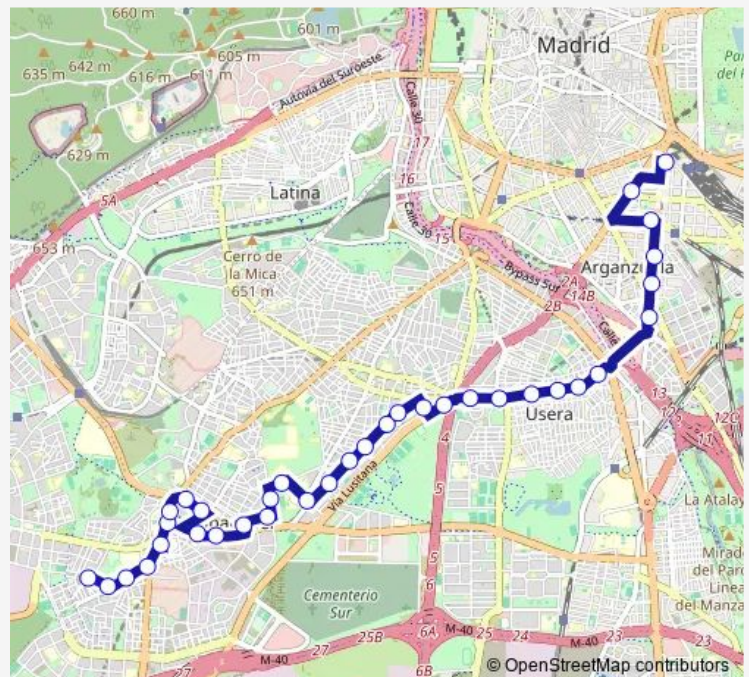

Abrantes - Carrero Juan Ramón

Metro Abrantes

Abrantes - Pelicano

Abrantes Portalegre

Route schedule

Carabanchel Alto — Atocha

Monday 05:05-22:55

Tuesday 05:05-22:55

Wednesday 05:05-22:55

Thursday 05:05-22:55

Friday 05:05-22:55

Saturday 05:05-22:55

Sunday 07:00-22:55

Route info

Direction: Carabanchel Alto

Stops: 35

Trip Duration: 0 hour 55 min

47 — Atocha - Carabanchel Alto

Braganza

Intercambiador Plaza Elíptica

Plaza Elíptica - Marcelo Usera

Marcelo Usera - Rafaela Ybarra

Marcelo Usera - Gabriel Usera

Marcelo Usera - Ferroviarios

Tuesday 05:45-23:30

Wednesday 05:45-23:30

Thursday 05:45-23:30

Friday 05:45-23:30

Saturday 05:45-23:30

Sunday 07:30-23:30

Route info

Direction: Atocha