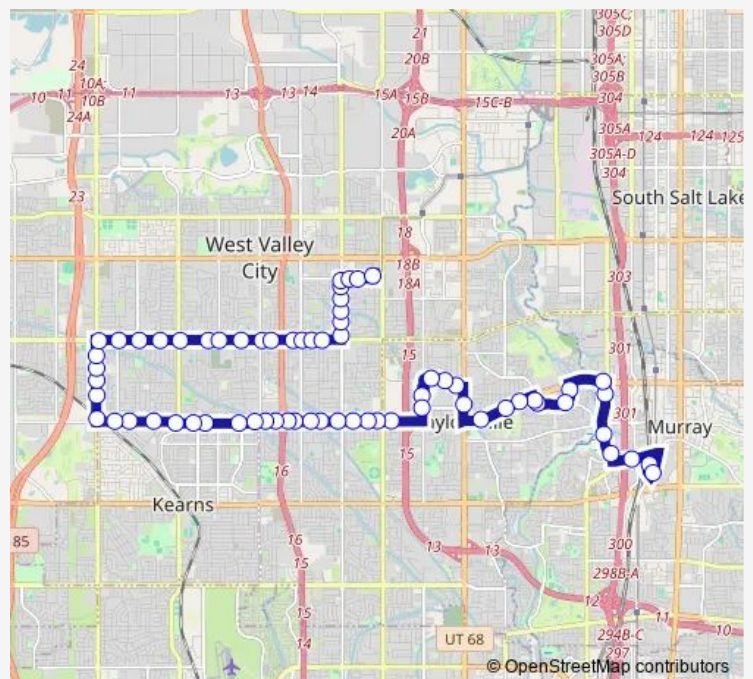

### Route schedule

West Valley Central Station (Bay F) — Murray Central Station (Bay B)

Monday	04:52-23:19
Tuesday	04:52-23:19
Wednesday	04:52-23:19
Thursday	04:52-23:19
Friday	04:52-23:19
Saturday	06:23-21:23
Sunday	08:23-19:24

### Route info

Direction: West Valley Central Station (Bay F)

Stops: 67

Trip Duration: 1 hour 2 min

47 — 4700 South

5600 W @ 4200 S

5600 W @ 4290 S

5600 W @ 4390 S

## Route info

Direction: Murray Central Station (Bay B)

Stops: 67

Trip Duration: 0 hour 50 min

4700 S @ 3230 W

4700 S @ 3400 W

4700 S @ 3460 W

4700 S @ 3650 W