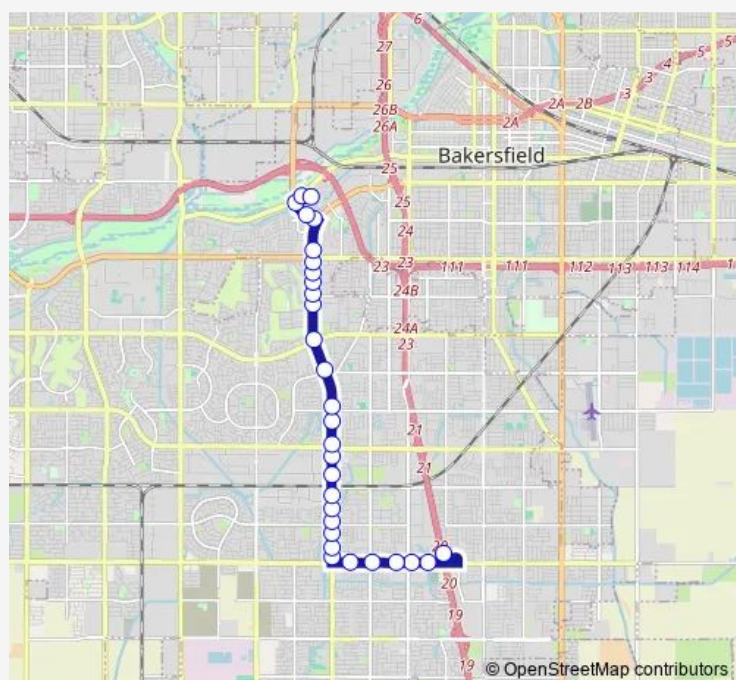

New Stine & Ming

New Stine & Nordic

New Stine & Belle Terrace

Route schedule

Walmart @ Panama — Office Park Drive @ Social Security Office

Monday 07:44-18:14

Tuesday 07:44-18:14

Wednesday 07:44-18:14

Thursday 07:44-18:14

Friday 07:44-18:14

Saturday 07:44-18:14

Sunday 07:44-18:14

Route info

Direction: Walmart @ Panama

Stops: 30

Trip Duration: 0 hour 46 min

47 — Walmart Panama/Truxtun

New Stine & Gorham

New Stine & Demaret

New Stine & Stockdale

California & Business Center Drive

Mohawk & California

Mohawk & Tower Way

Mohawk & Truxtun

Office Park Drive & Truxtun

Office Park Drive @ Social Security Office

Direction

Office Park Drive @ Social Security Office — Walmart @ Panama

31 stops

[Open route schedule](#)

Office Park Drive @ Social Security Office