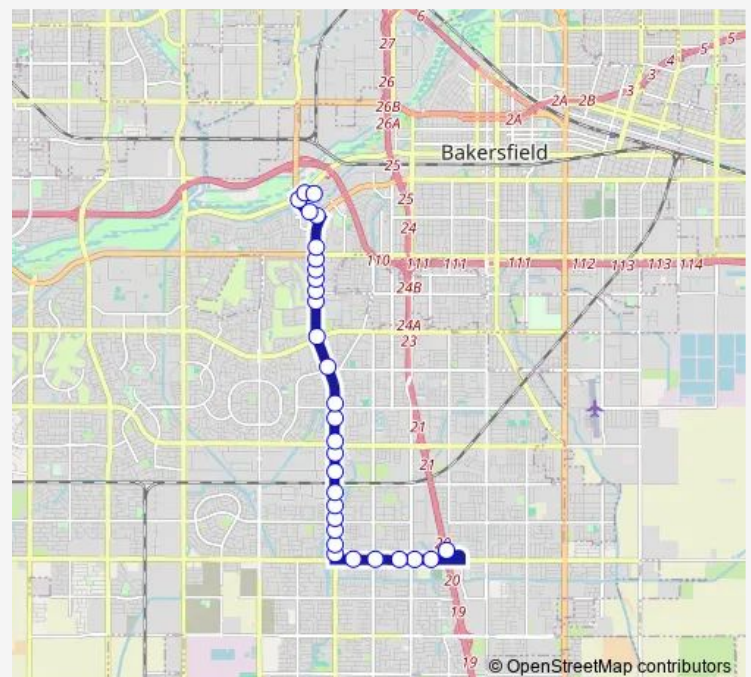

### Route schedule

Walmart @ Panama — Office Park Drive @ Social Security Office

Monday 07:44-18:14

Tuesday 07:44-18:14

Wednesday 07:44-18:14

Thursday 07:44-18:14

Friday 07:44-18:14

Saturday 07:44-18:14

### Route info

Direction: Walmart @ Panama

Stops: 30

Trip Duration: 0 hour 46 min

47 — Walmart Panama/Truxtun

New Stine & Gorham

New Stine & Demaret

New Stine & Stockdale