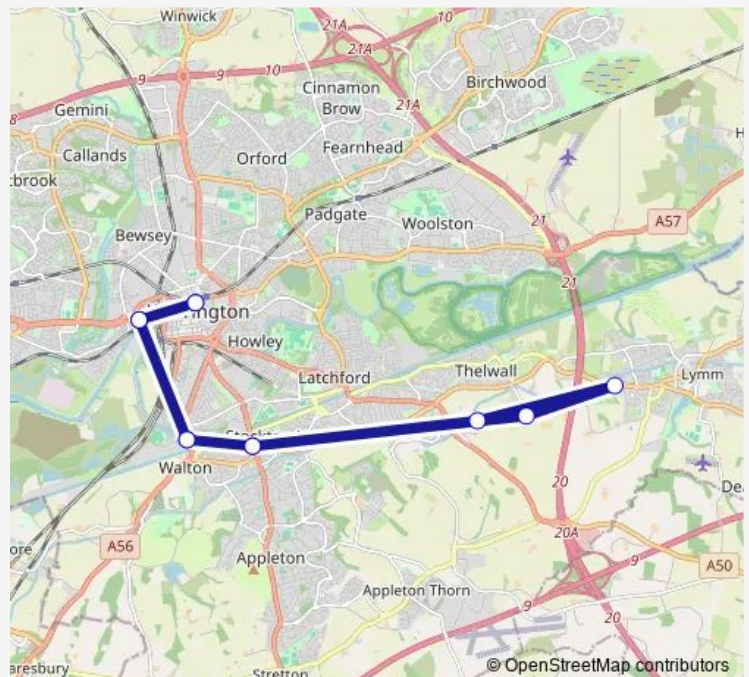

Taylor Street

Mullberry Tree Pub

Halfacre Lane

Massey Brook Lane

Marie Drive

Mullberry Tree Pub

Taylor Street

Crosfields

Bus Interchange

Route schedule

Bus Interchange — Bus Interchange

Monday 07:00-17:00

Tuesday 07:00-17:00

Wednesday 07:00-17:00

Thursday 07:00-17:00

Friday 07:00-17:00

Saturday 07:30-16:30

Sunday —

Route info

Direction: Bus Interchange

Stops: 11

Trip Duration: 0 hour 57 min

47 Bus time schedules and route maps are available in an offline PDF at busmaps.com. Use the busmaps.com website to see live bus times, train schedule or subway schedule, and step-by-step directions for all public transit in Warrington