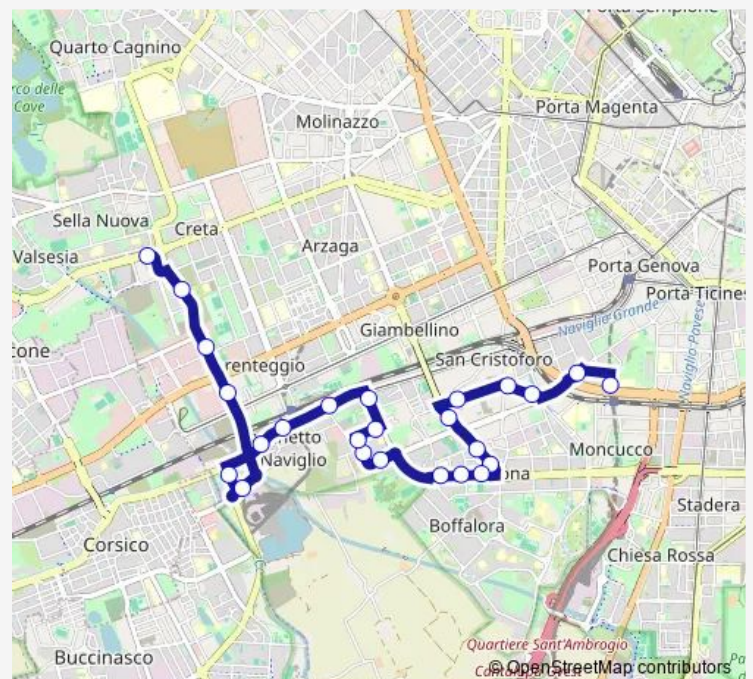

q.re barona

via pepere via giussani

via giussani

p.le negrelli

via l. il moro via manfredonia

via l. il moro via merula

via l. il moro via s.colombano

q.re lodovico il moro

via buccinasco via santi

### Route schedule

romolo m2 — bisceglie m1

Monday	05:56-00:51 <sup>+1</sup>
Tuesday	05:56-00:51 <sup>+1</sup>
Wednesday	05:56-00:51 <sup>+1</sup>
Thursday	05:56-00:51 <sup>+1</sup>
Friday	05:56-00:51 <sup>+1</sup>
Saturday	05:55-00:51 <sup>+1</sup>
Sunday	06:24-00:51 <sup>+1</sup>

### Route info

Direction: romolo m2

Stops: 25

Trip Duration: 0 hour 35 min

47 — bisceglie m1 - romolo m2

via gonin via giordani

via bisceglie via bensi

via bisceglie via ciconi