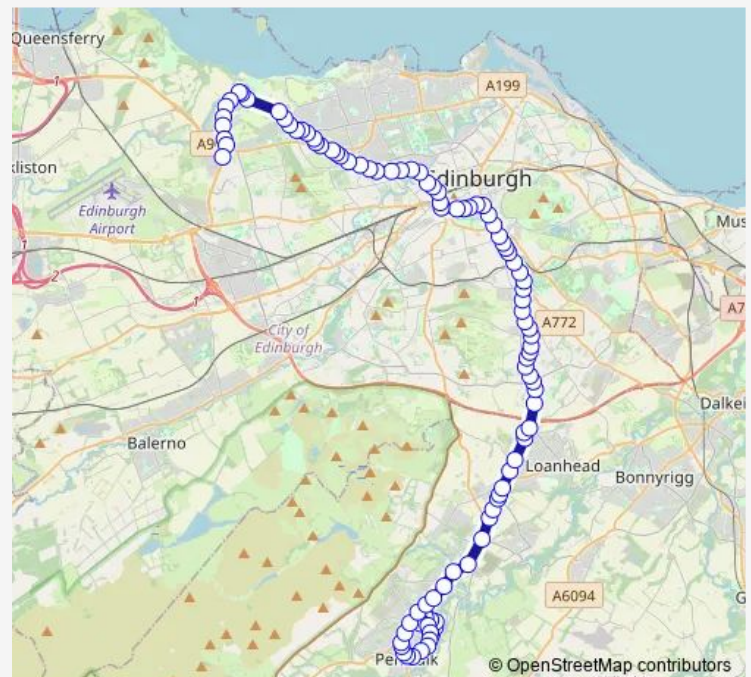

Queensway

Mauricewood Road

Beeslack High School

Route schedule

Avon Grove — Cammo Terminus

Monday 05:07-23:33

Tuesday 05:07-23:33

Wednesday 05:07-23:33

Thursday 05:07-23:33

Friday 05:07-23:33

Saturday 06:00-23:33

Sunday 06:44-23:33

Route info

Direction: Avon Grove

Stops: 99

Trip Duration: 1 hour 37 min