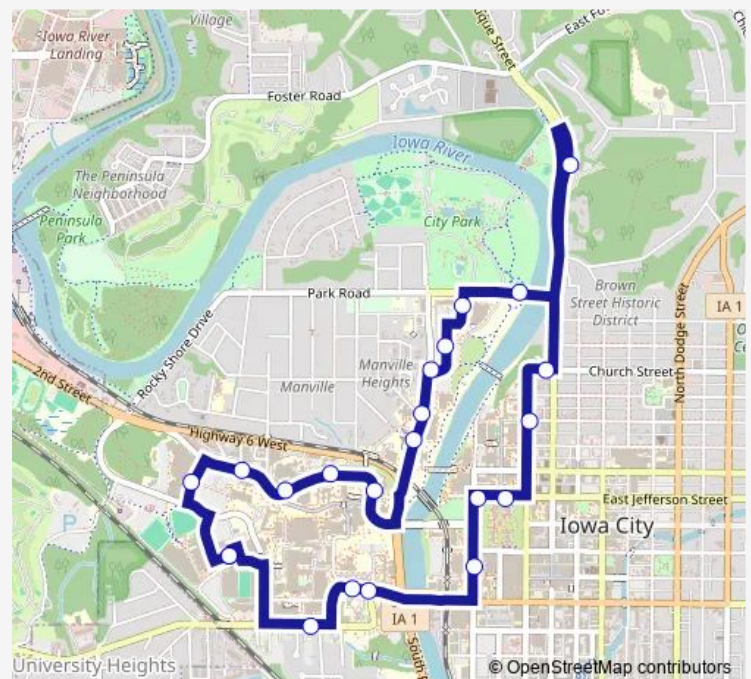

Bus 32m Blue Route

[Go to website](#)

Direction

Wctc 2,4,6,8 — Wctc 2,4,6,8

22 stops

[Open route schedule](#)

Wctc 2,4,6,8

Melrose Court

Park Road North

Levitt Center

Hancher West

Hancher/North Riverside

Riverside & River St

Art Building West

Newton Rd - UI Student Health

Newton Rd Ramp

Newton Rd - VA Hospital

Newton & Lincoln

Carver Hawkeye Arena

Route schedule

Wctc 2,4,6,8 — Wctc 2,4,6,8

Monday	19:10-00:16 ⁺¹
Tuesday	19:10-00:16 ⁺¹
Wednesday	19:10-00:16 ⁺¹
Thursday	19:10-00:16 ⁺¹
Friday	19:10-00:16 ⁺¹
Saturday	11:14-00:22 ⁺¹
Sunday	11:14-00:22 ⁺¹

Route info

Direction: Wctc 2,4,6,8

Stops: 22

Trip Duration: 0 hour 36 min

■ 32m — Blue Route

32m Bus time schedules and route maps are available in an offline PDF at busmaps.com. Use the busmaps.com website to see live bus times, train schedule or subway schedule, and step-by-step directions for all public transit in Iowa City