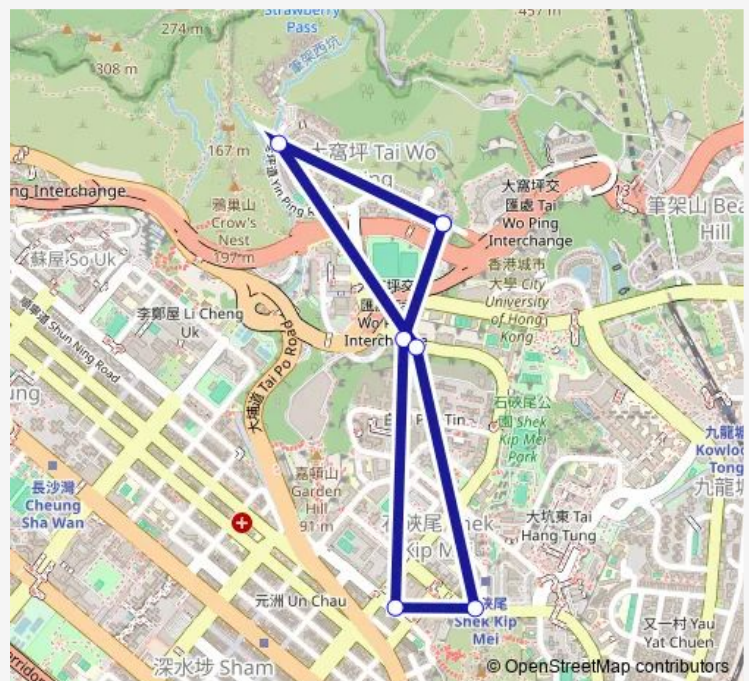

### Direction

Lung Ping Road, Outside Beacon Heights — Lung Ping Road, Outside Beacon Heights

7 stops

[Open route schedule](#)

Lung Ping Road, Outside Beacon Heights

NAM Cheong Street, Outside Public Health Laboratory Centre

NAM Cheong Street, Outside Public Health Laboratory Centre

WOH Chai Street, Outside Ming YIN College

NAM Cheong Street, Opposite Shek KIP MEI Fire Station

Ying Ping Road, Outside Dynasty Heights

Lung Ping Road, Outside Beacon Heights

### Route schedule

Lung Ping Road, Outside Beacon Heights — Lung Ping Road, Outside Beacon Heights

Monday	06:30
Tuesday	06:30
Wednesday	06:30
Thursday	06:30
Friday	06:30
Saturday	06:30
Sunday	06:30

### Route info

Direction: Lung Ping Road, Outside Beacon Heights

Stops: 7

Trip Duration: 0 hour 13 min

■ 32m — Lung Ping Road - Shek KIP MEI (Circular)

32m Bus time schedules and route maps are available in an offline PDF at [busmaps.com](https://busmaps.com). Use the [busmaps.com](https://busmaps.com) website to see live bus times, train schedule or subway schedule, and step-by-step directions for all public transit in Sham Shui Po