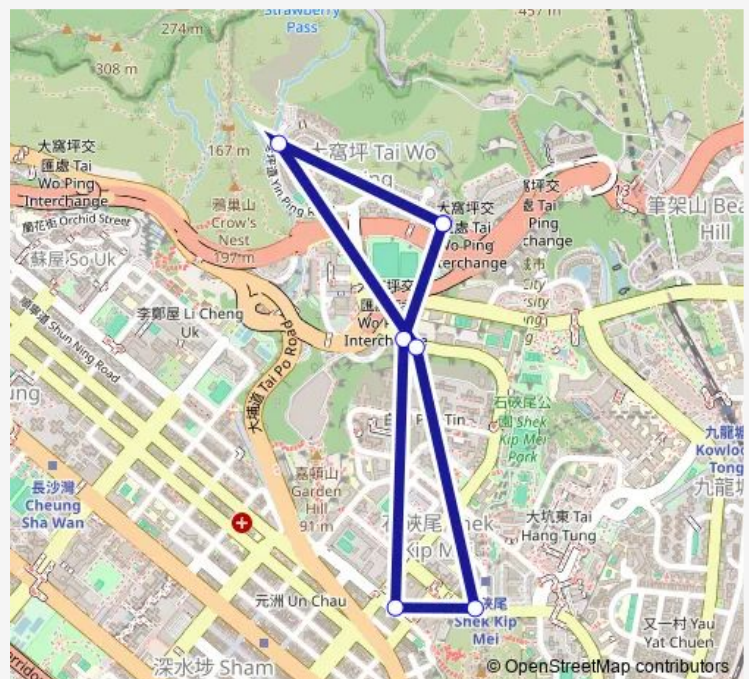

Bus 32M Lung Ping Road - Shek KIP MEI (Circular)

[Go to website](#)

Direction

Lung Ping Road, Outside Beacon Heights — Lung Ping Road, Outside Beacon Heights

7 stops

[Open route schedule](#)

Lung Ping Road, Outside Beacon Heights

NAM CHEONG STREET, OUTSIDE PUBLIC HEALTH LABORATORY CENTRE

NAM CHEONG STREET, OUTSIDE PUBLIC HEALTH LABORATORY CENTRE

WOH Chai Street, Outside Ming YIN College

NAM Cheong Street, Opposite Shek KIP MEI Fire Station

YING PING ROAD, OUTSIDE DYNASTY HEIGHTS

Lung Ping Road, Outside Beacon Heights

Route schedule

Lung Ping Road, Outside Beacon Heights — Lung Ping Road, Outside Beacon Heights

Monday	06:30
Tuesday	06:30
Wednesday	06:30
Thursday	06:30
Friday	06:30
Saturday	06:30
Sunday	06:30

Route info

Direction: Lung Ping Road, Outside Beacon Heights

Stops: 7

Trip Duration: 0 hour 13 min

■ 32M — Lung Ping Road - Shek KIP MEI (Circular)

32M Bus time schedules and route maps are available in an offline PDF at busmaps.com. Use the busmaps.com website to see live bus times, train schedule or subway schedule, and step-by-step directions for all public transit in Sham Shui Po