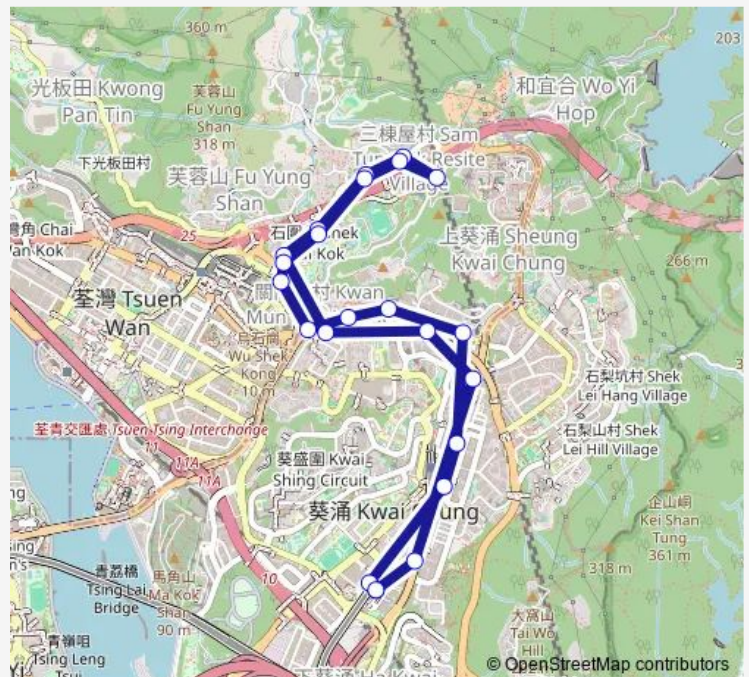

Monday 05:30-22:15

Tuesday 05:30-22:15

Wednesday 05:30-22:15

Thursday 05:30-22:15

Friday 05:30-22:15

Saturday 05:30-21:45

Sunday 05:30-21:45

Route info

Direction: [Kmb] Kwai Fong Station BUS Terminus[[Lwb] Kwai Fong Station BUS Terminus

Stops: 23

Trip Duration: 0 hour 19 min

■ 32m — Kwai Fong Station - Cheung Shan (Circular)

[Kmb] Cheung Wing Road Gyatory