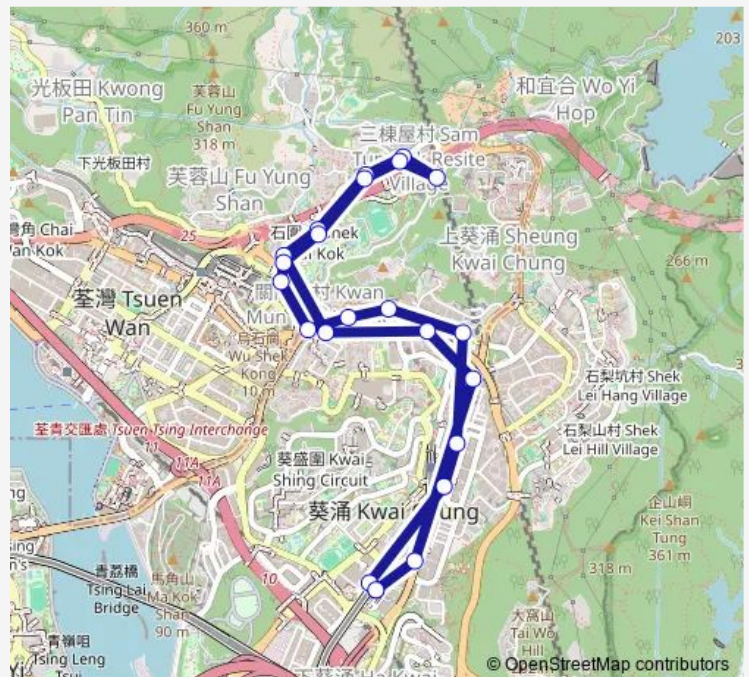

Monday 05:30-22:15

Tuesday 05:30-22:15

Wednesday 05:30-22:15

Thursday 05:30-22:15

Friday 05:30-22:15

Saturday 05:30-21:45

Sunday 05:30-21:45

Route info

Direction: [Kmb] Kwai Fong Station BUS Terminus[[Lwb] Kwai Fong Station BUS Terminus

Stops: 23

Trip Duration: 0 hour 20 min

■ 32M — Kwai Fong Station - Cheung Shan (Circular)

[Kmb] Cheung Wing Road Gyatory