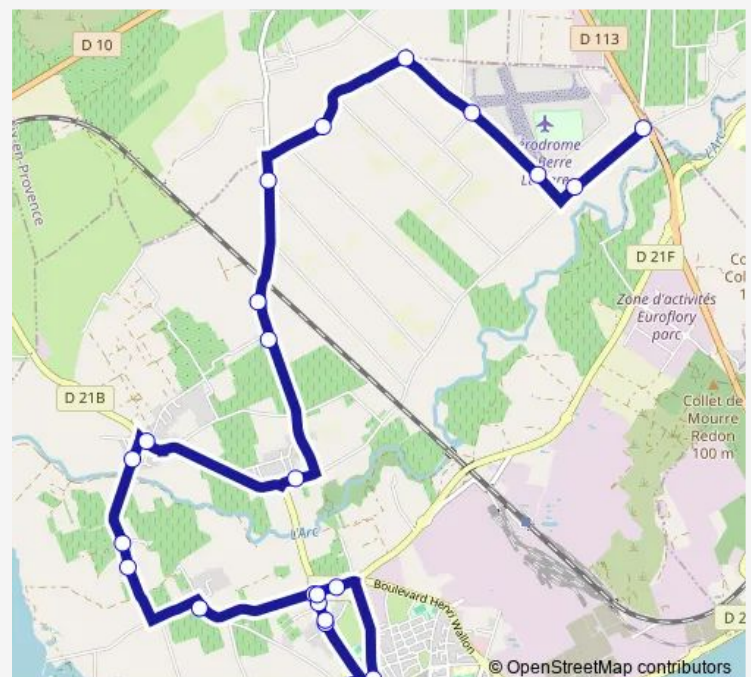

Aérodrome Sud

Aérodrome Nord

Limites

Chemin des Limites

Les Mouterons

Gallargues

St Joseph

St Esteve Hameau

Collège F. Léger

Sylvanes

Coopérative Vinicole

Route schedule

Coopérative Agricole — GS E. Zola

Monday 07:50

Tuesday 07:50

Wednesday 07:50

Thursday 07:50

Friday 07:50

Saturday —

Sunday —

Route info

Direction: Coopérative Agricole

Stops: 23

Trip Duration: 0 hour 37 min

6972 — Coopérative Agricole - F. Léger

Clos de Galleigne

GS E. Zola

6972 Bus time schedules and route maps are available in an offline PDF at busmaps.com. Use the busmaps.com website to see live bus times, train schedule or subway schedule, and step-by-step directions for all public transit in Istres