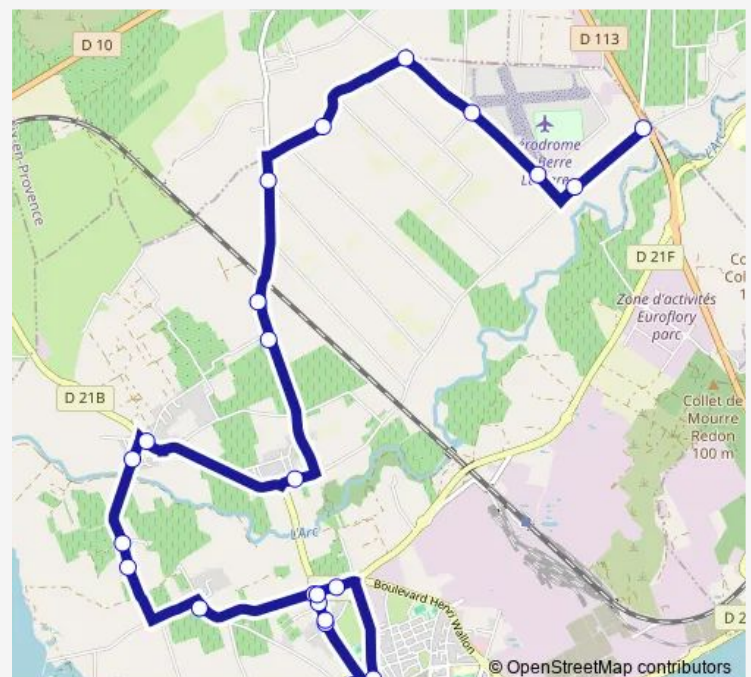

### Direction

Coopérative Agricole — GS E. Zola

23 stops

[Open route schedule](#)

Coopérative Agricole

Les Cravons

Aérodrome Sud

Aérodrome Nord

### Route schedule

Coopérative Agricole — GS E. Zola

Monday 07:50

Tuesday 07:50

Wednesday 07:50

Thursday 07:50

Friday 07:50

Saturday —

### Route info

Direction: Coopérative Agricole

Stops: 23

Trip Duration: 0 hour 37 min

6972 — Coopérative Agricole - F. Léger

Clos de Galleigne

GS E. Zola

6972 Bus time schedules and route maps are available in an offline PDF at [busmaps.com](https://busmaps.com). Use the [busmaps.com](https://busmaps.com) website to see live bus times, train schedule or subway schedule, and step-by-step directions for all public transit in Istres