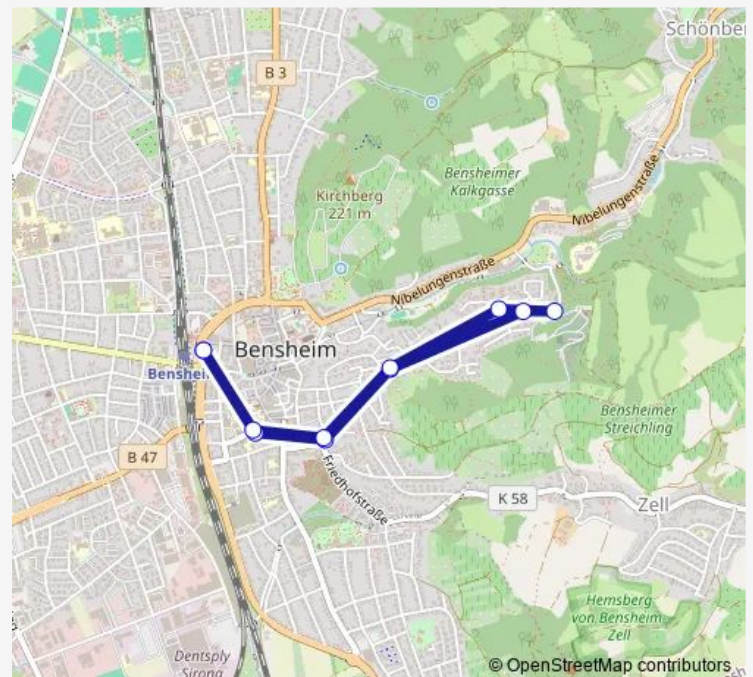

### Direction

Bensheim, Bahnhof — Bensheim, Bahnhof

11 stops

[Open route schedule](#)

Bensheim, Bahnhof

Bensheim, Heilig-Geist-Hospit.

Bensheim, Wingertsweg

Bensheim, Konr.-Adenauer-Str.

Bensheim, Leimenberg

Bensheim, Waldfriedhof

Bensheim, Leimenberg

Bensheim, Konr.-Adenauer-Str.

Bensheim, Wingertsweg

Bensheim, Heilig-Geist-Hospit.

Bensheim, Bahnhof

### Route schedule

Bensheim, Bahnhof — Bensheim, Bahnhof

Monday	05:45-01:00 <sup>+1</sup>
Tuesday	05:45-01:00 <sup>+1</sup>
Wednesday	05:45-01:00 <sup>+1</sup>
Thursday	05:45-01:00 <sup>+1</sup>
Friday	05:45-02:30 <sup>+1</sup>
Saturday	06:45-02:30 <sup>+1</sup>
Sunday	08:45-01:00 <sup>+1</sup>

### Route info

Direction: Bensheim, Bahnhof

Stops: 11

Trip Duration: 0 hour 15 min

6972 Bus time schedules and route maps are available in an offline PDF at [busmaps.com](https://busmaps.com). Use the [busmaps.com](https://busmaps.com) website to see live bus times, train schedule or subway schedule, and step-by-step directions for all public transit in Bensheim