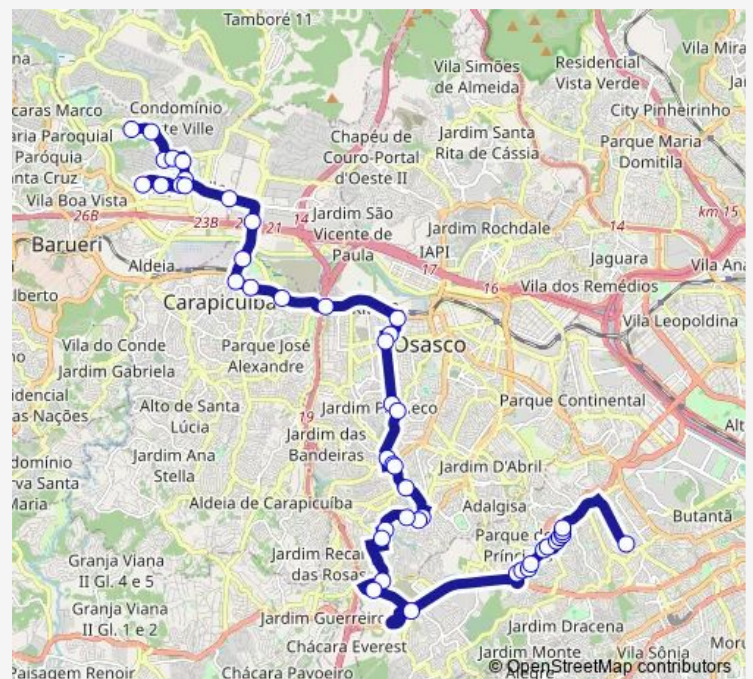

### Route schedule

Avenida Otacílio Tomanik, 376 — Avenida Andrômeda.

Monday 05:40-06:18

Tuesday 05:40-06:18

Wednesday 05:40-06:18

Thursday 05:40-06:18

Friday 05:40-06:18

Saturday —

### Route info

Direction: Avenida Otacílio Tomanik, 376

Stops: 53

Trip Duration: 1 hour 59 min

496B11 — Sao Paulo (Rio Pequeno) / Barueri (Alphaville 3 / Bradesco) **BusMaps**

Rua Matias de Albuquerque, 83

## Route schedule

Avenida Andrômeda. — Avenida Otacílio Tomanik, 376

Monday 16:42-17:30

Tuesday 16:42-17:30

Wednesday 16:42-17:30

Thursday 16:42-17:30

Friday 16:42-17:30

Saturday —

## Route info

Direction: Avenida Andrômeda.

Stops: 46

Trip Duration: 2 hour 9 min

Avenida João de Andrade, 1456

Avenida Valter Boveri, 903-931

Rua Vinte e Sete de Janeiro, 182

Rua Doutor Bento Vidal, 768-886