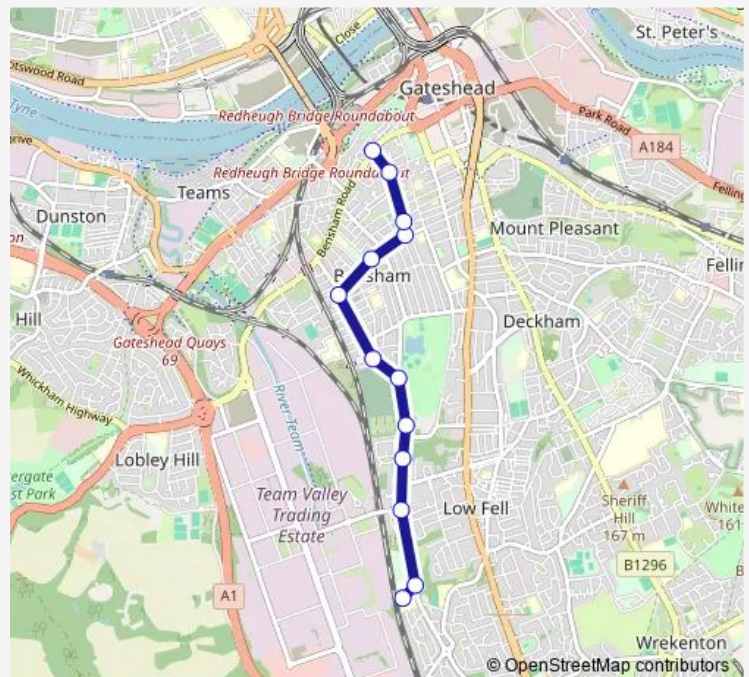

### Route schedule

Grace College — Bensham Road - Coatsworth Road

Monday —

Tuesday —

Wednesday —

Thursday —

Friday 14:40

Saturday —

### Route info

Direction: Grace College

Stops: 13

Trip Duration: 0 hour 15 min

■ S856 — Grace College - Bensham

S856 Bus time schedules and route maps are available in an offline PDF at [busmaps.com](https://busmaps.com). Use the [busmaps.com](https://busmaps.com) website to see live bus times, train schedule or subway schedule, and step-by-step directions for all public transit in Gateshead