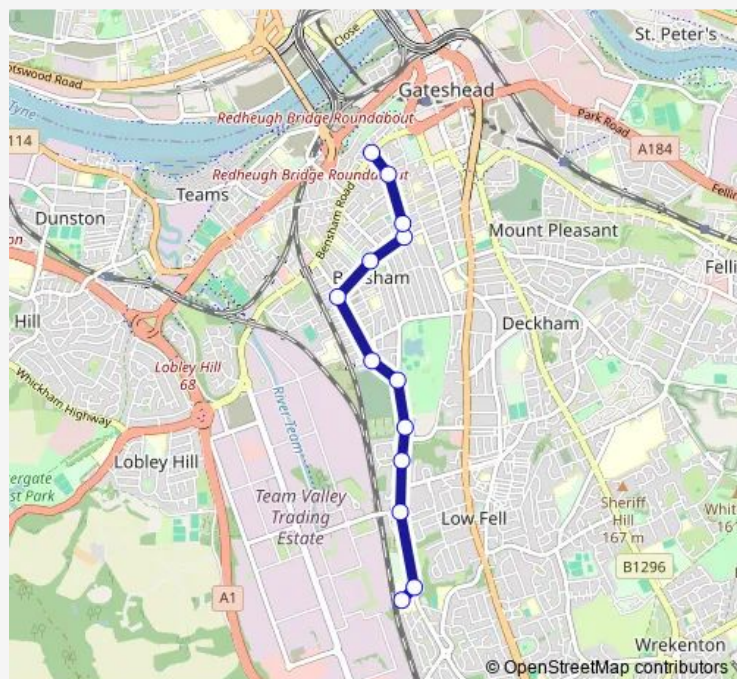

Saltwell Road South-Crook Foot

Saltwell Road South-East Park Road

Saltwell Road South-South-Crematorium

Saltwell Park

Saltwell Road-Saltwell Cemetery

Saltwell Road-Brunel Street

Whitehall Road-Brighton Road

Wednesday —

Thursday —

Friday 14:40

Saturday —

Sunday —

Route info

Direction: Grace College

Stops: 13

Trip Duration: 0 hour 15 min

■ S856 — Grace College - Bensham

S856 Bus time schedules and route maps are available in an offline PDF at busmaps.com. Use the busmaps.com website to see live bus times, train schedule or subway schedule, and step-by-step directions for all public transit in Gateshead