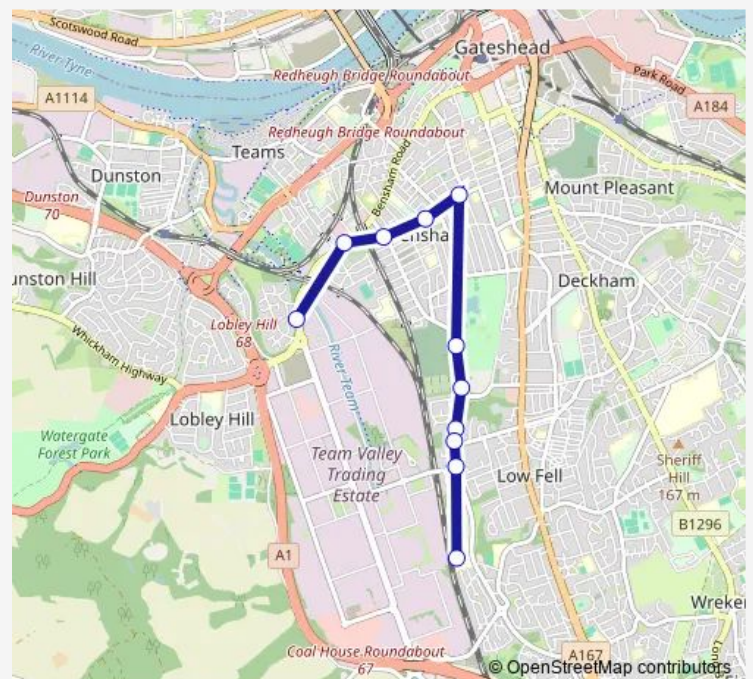

Saturday —

Sunday —

Route info

Direction: Lobley Hill Road - Kingsway North

Stops: 11

Trip Duration: 0 hour 31 min

■ S856 — Grace College - Bensham

Direction

Grace College — Bensham Road - Coatsworth Road

13 stops

[Open route schedule](#)

Grace College

Saltwell Road South-Chowdene Park

Saltwell Road South-Crook Foot

Saltwell Road South-East Park Road

Saltwell Road South-South-Crematorium