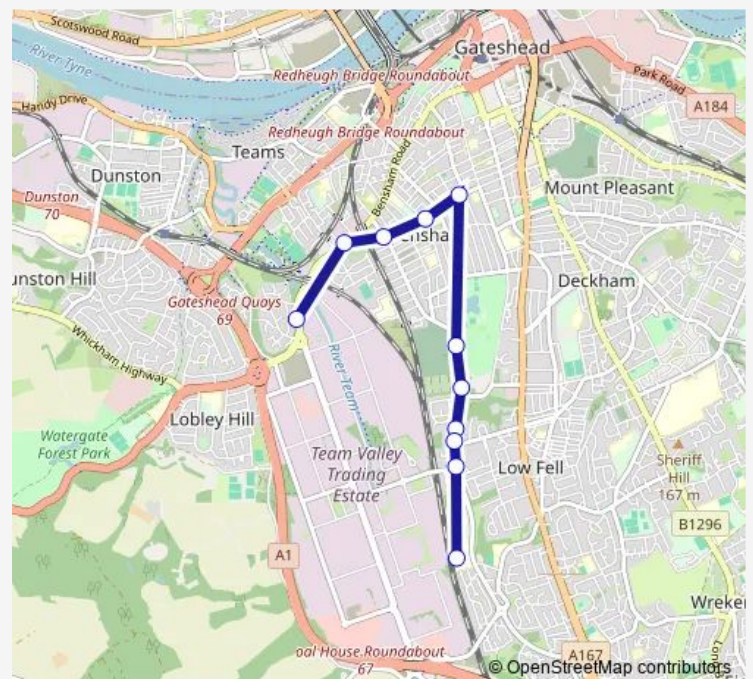

Bus S856 Grace College - Bensham

[Go to website](#)

Direction

Lobley Hill Road - Kingsway North — Grace College

11 stops

[Open route schedule](#)

Lobley Hill Road - Kingsway North

Lobley Hill Road-Victoria Road

Saltwell Road-Whitehall Road

Whitehall Road-Brighton Road

Whitehall Road

Saltwell Park

Saltwell Road South-Crematorium

Saltwell Road South-East Park Road

Saltwell Road South-Belle Vue

Saltwell Road South-Crook Foot

Grace College

Route schedule

Lobley Hill Road - Kingsway North — Grace College

Monday 07:40

Tuesday 07:40

Wednesday 07:40

Thursday 07:40

Friday 07:40

Saturday —

Sunday —

Route info

Direction: Lobley Hill Road - Kingsway North

Stops: 11

Trip Duration: 0 hour 31 min

■ S856 — Grace College - Bensham