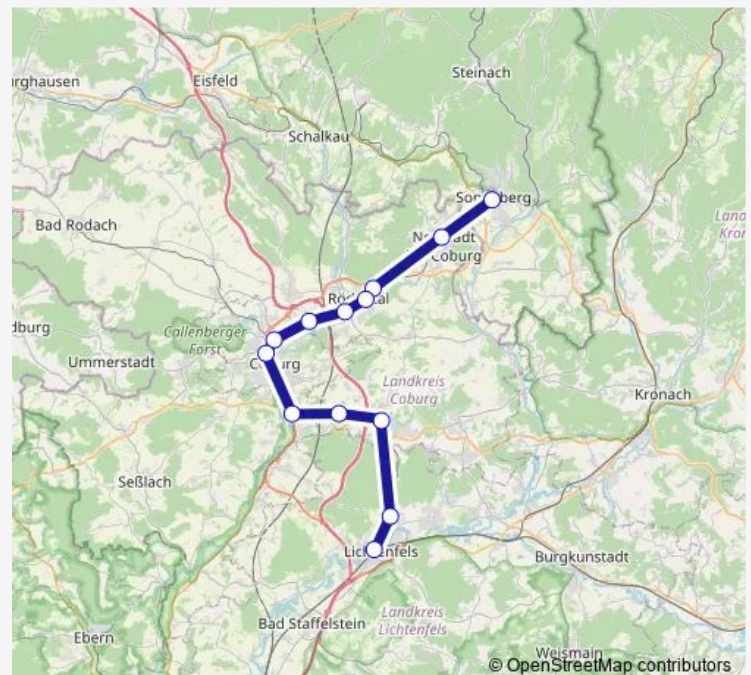

Rödental (Mönchröden) Bahnhof

Neustadt (b Coburg)

Sonneberg (Thüringen) Hbf

Route schedule

Lichtenfels — Sonneberg (Thüringen) Hbf

Monday 07:02-07:31

Tuesday 07:02-07:31

Wednesday 07:02-07:31

Thursday 07:02-07:31

Friday 07:02-07:31

Saturday 07:02

Sunday 07:02

Route info

Direction: Lichtenfels

Stops: 13

Trip Duration: 0 hour 53 min

■ RE28

Direction

Lichtenfels — Sonneberg (Thüringen) Hbf

13 stops

[Open route schedule](#)

Lichtenfels

Schney

Ebersdorf (b Coburg)