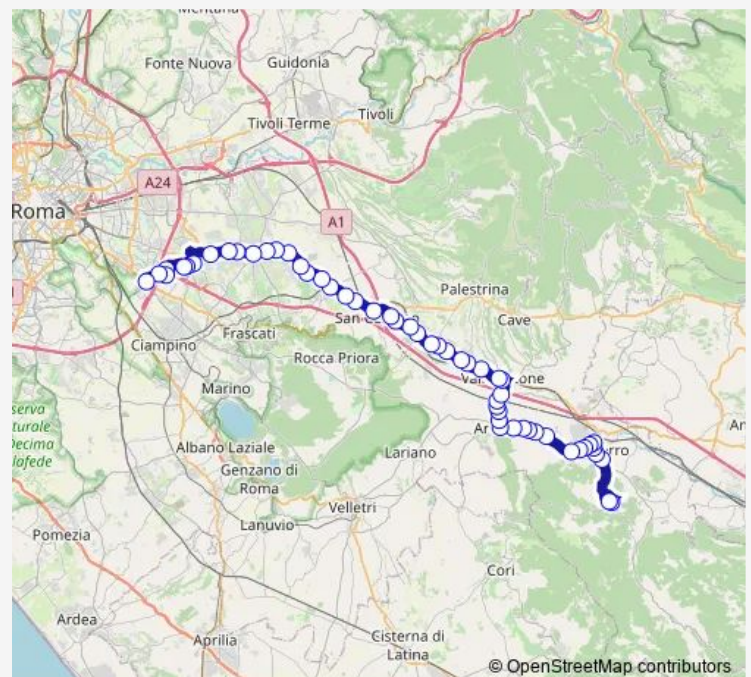

### Route schedule

Segni | Piazza Risorgimento # f13786 — Roma | Anagnina (Metro A) # f3583

Monday —

Tuesday —

Wednesday —

Thursday —

Friday —

Saturday 04:35

### Route info

Direction: Segni | Piazza Risorgimento # f13786

Stops: 54

Trip Duration: 1 hour 20 min

Valmontone | Via Casilina Via Matteotti # f13683

Valmontone | Largo Roma # f13684

Valmontone | Via Casilina Via Sant'Angelo # f14601