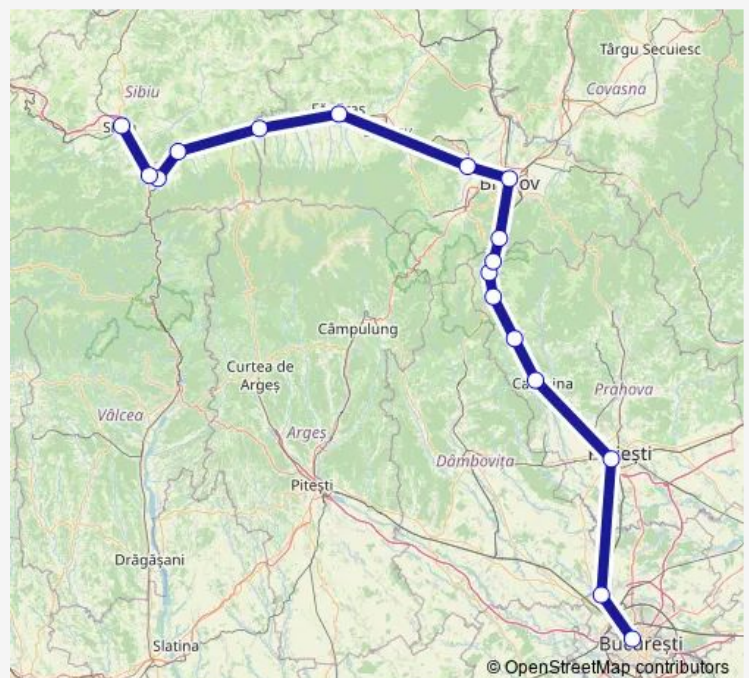

Rail IR: București Nord Gr.A - Sibiu IR: București Nord Gr.A -
Buftea - Ploiești Vest - Câmpina - Comarnic - Sinaia - Bușteni
- Azuga - Predeal - Brașov - Codlea Hm. - Făgăraș - Ucea -
Avrig Hm. - Podu Olt - Tâlmaciu Hm. - Sibiu

Câmpina

Comarnic

Sinaia

Bușteni

Azuga

Predeal

Brașov

Codlea Hm.

Făgăraș

Ucea

Avrig Hm.

Podu Olt

Tâlmaciu Hm.

Sibiu

Route schedule

București Nord Gr.A — Sibiu

Monday	09:57
Tuesday	09:57
Wednesday	09:57
Thursday	09:57
Friday	09:57
Saturday	09:57
Sunday	09:57

Route info

Direction: București Nord Gr.A

Stops: 17

Trip Duration: 5 hour 42 min

IR: București Nord Gr.A - Sibiu Rail time schedules and route maps are available in an offline PDF at busmaps.com. Use the busmaps.com website to see live bus times, train schedule or subway schedule, and step-by-step directions for all public transit in Talmaciu