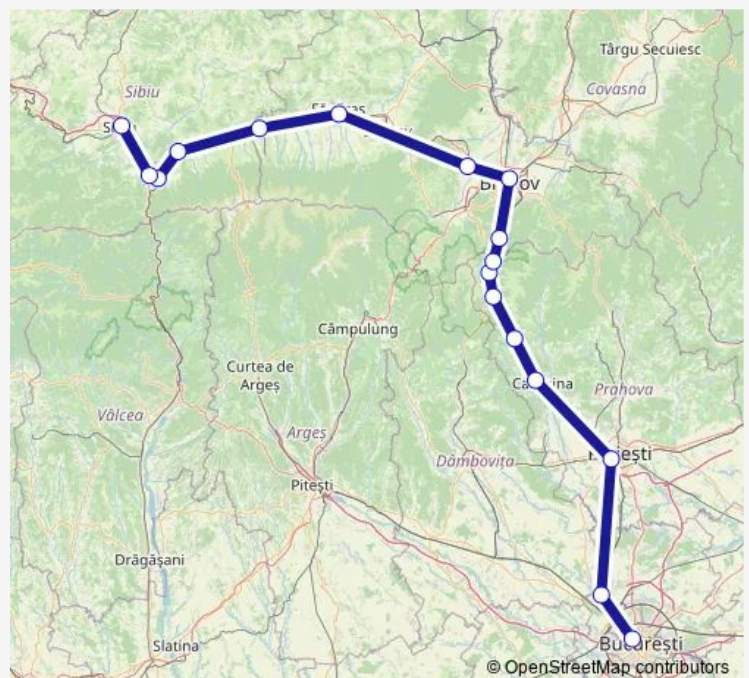

Rail IR: București Nord Gr.A - Sibiu IR: București Nord Gr.A -
Buftea - Ploiești Vest - Câmpina - Comarnic - Sinaia - Bușteni
- Azuga - Predeal - Brașov - Codlea Hm. - Făgăraș - Ucea -
Avrig Hm. - Podu Olt - Tâlmaciu Hm. - Sibiu

Câmpina

Comarnic

Sinaia

Bușteni

Azuga

Predeal

Brașov

Codlea Hm.

Făgăraș

Ucea

Avrig Hm.

Podu Olt

Tâlmaciu Hm.

Sibiu

Route schedule

București Nord Gr.A — Sibiu

Monday	09:57
Tuesday	09:57
Wednesday	09:57
Thursday	09:57
Friday	09:57
Saturday	09:57
Sunday	09:57

Route info

Direction: București Nord Gr.A

Stops: 17

Trip Duration: 5 hour 42 min

IR: București Nord Gr.A - Sibiu Rail time schedules and route maps are available in an offline PDF at busmaps.com. Use the busmaps.com website to see live bus times, train schedule or subway schedule, and step-by-step directions for all public transit in Talmaciu