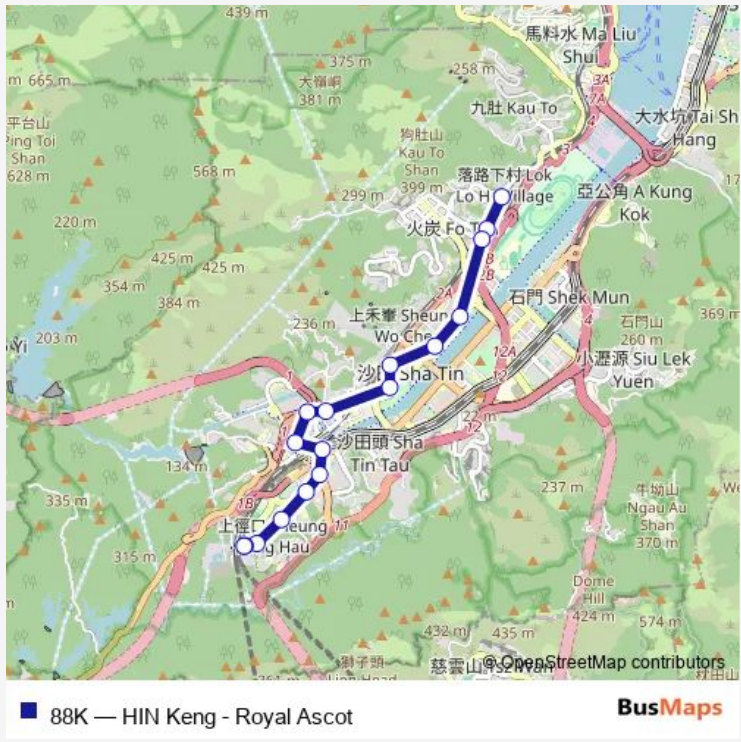

Route schedule

[Kmb] Royal Ascot BUS Terminus[[Lwb] Royal Ascot BUS Terminus — [Kmb] HIN Keng BUS Terminus

Monday	05:30-21:40
Tuesday	05:30-21:40
Wednesday	05:30-21:40
Thursday	05:30-21:40
Friday	05:30-21:40
Saturday	05:30-21:10
Sunday	05:30-21:10

Route info

Direction: [Kmb] Royal Ascot BUS Terminus[[Lwb] Royal Ascot BUS Terminus

Stops: 17

Trip Duration: 0 hour 33 min

[Kmb+Ctb] HA Keng HAU Village/
Ha Keng HAU Village, HIN Keng Street[[Kmb] HA Keng HAU Village][Lwb] HA Keng HAU Village

Sunday 05:30-20:20

Route info

Direction: [Kmb] HIN Keng BUS Terminus

Stops: 18

Trip Duration: 0 hour 33 min

[Kmb] Jubilee Garden[[Lwb] Jubilee Garden

[Kmb] LOK LO HA Village

[Kmb] Royal Ascot BUS Terminus[[Lwb] Royal Ascot BUS
Terminus