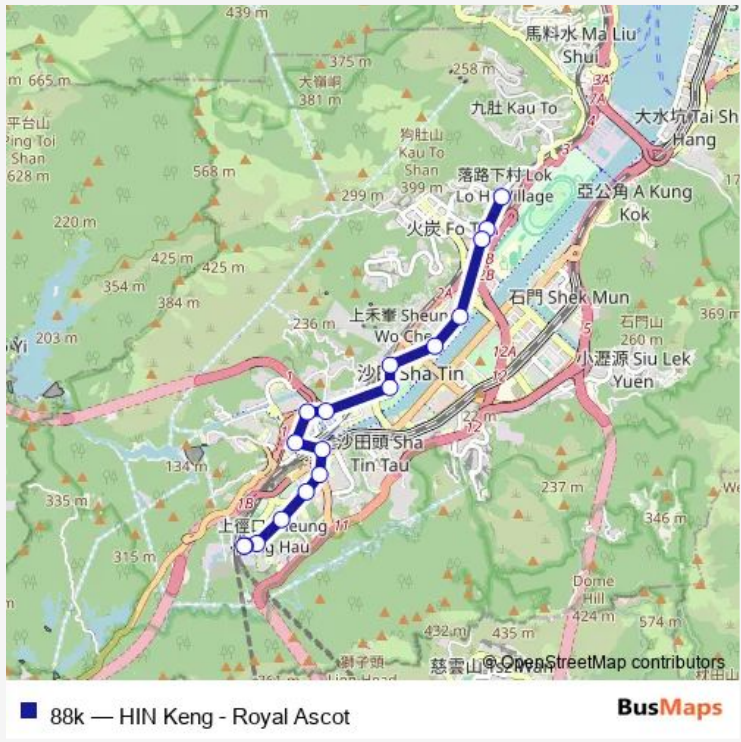

**Bus 88k HIN Keng - Royal Ascot**

[Go to website](#)

**Direction**  
 [Kmb] Royal Ascot BUS Terminus[[Lwb] Royal Ascot BUS Terminus — [Kmb] HIN Keng BUS Terminus  
 17 stops  
[Open route schedule](#)

- [Kmb] Royal Ascot BUS Terminus[[Lwb] Royal Ascot BUS Terminus
- [Kmb] Jubilee Garden[[Lwb] Jubilee Garden
- [Kmb] FO TAN Station[[Lwb] FO TAN Station
- [Ctb] WO CHE Estate, Yuen WO Road[[Kmb] WO CHE Estate[[Lwb] WO CHE Estate
- [Ctb] LEK Yuen Estate, Yuen WO Road[[Kmb] LEK Yuen Estate[[Lwb] LEK Yuen Estate
- [Ctb] SHA TIN Central[[Kmb+Ctb] Shatin Central BUS Terminus/<Br>Sha TIN Central[[Kmb] Shatin Central BUS Terminus[[Lwb] SHA TIN Central B/T
- [Ctb] Royal Park Hotel, PAK HOK Ting Street[[Kmb] Royal Park Hotel[[Lwb] Royal Park Hotel
- [Ctb] Tung LO WAN Village, TAI PO Road[[Kmb] Tung LO WAN Village
- [Ctb] MEI LAM Estate, TAI PO Road[[Kmb] MEI LAM Estate[[Lwb] MEI LAM Estate
- [Ctb] TAI WAI Market, MEI TIN Road[[Kmb+Ctb] TAI WAI Market/<Br>Tai WAI Market, MEI TIN Road[[Kmb] TAI WAI Market[[Lwb] TAI WAI Market
- [Ctb] TAI WAI Station[[Kmb] TAI WAI Station BUS Terminus[[Lwb] TAI WAI Station BUS Terminus
- [Ctb] SUN Chui Estate, Hung MUI KUK Road[[Kmb+Ctb] TAI WAI BBI - SUN Chui Estate/<Br>Sun Chui Estate, Hung MUI KUK Road[[Kmb] TAI WAI BBI - SUN Chui Estate
- [Ctb] Lung Hang Estate, TIN SAM Street[[Kmb+Ctb] Lung Hang Estate/<Br>Lung Hang Estate, TIN SAM Street[[Kmb] Lung Hang Estate[[Lwb] Lung Hang Estate

**Route info**  
 Direction: [Kmb] Royal Ascot BUS Terminus[[Lwb] Royal Ascot BUS Terminus  
 Stops: 17  
 Trip Duration: 0 hour 32 min

[Kmb+Ctb] HA Keng HAU Village/<Br>Ha Keng HAU Village, HIN Keng Street[[Kmb] HA Keng HAU Village][Lwb] HA Keng HAU Village