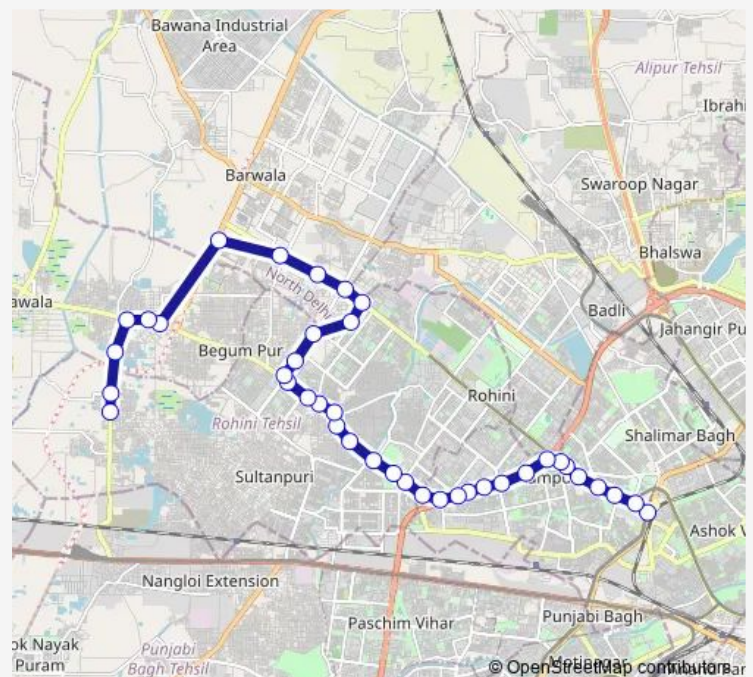

Buddh Vihar

Krishna Vihar

Brahm Shakti Hospital

Route schedule

Wazirpur Depot — Mubarak Pur Crossing

Monday	05:03-19:59
Tuesday	05:03-19:59
Wednesday	05:03-19:59
Thursday	05:03-19:59
Friday	05:03-19:59
Saturday	05:03-19:59
Sunday	05:03-19:59

Route info

Direction: Wazirpur Depot

Stops: 39

Trip Duration: 1 hour 25 min

■ 921aextup

BusMaps

Pooth Kalan

Rohini Sec 20/21 More