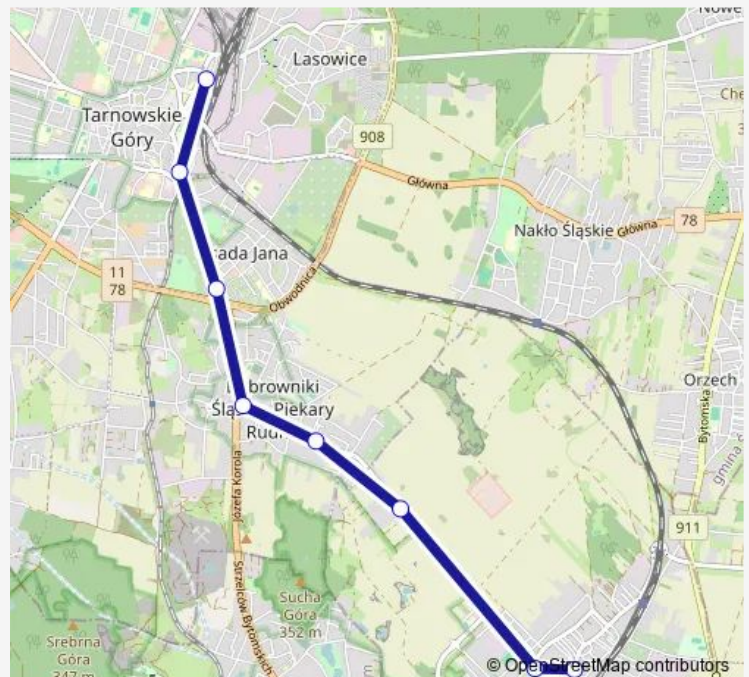

Monday 07:09

Tuesday 07:09

Wednesday 07:09

Thursday 07:09

Friday 07:09

Saturday —

Sunday —

Route info

Direction: Tarnowskie Góry Dworzec

Stops: 8

Trip Duration: 0 hour 14 min

M102

BusMaps

Direction

Radzionków Kościół — Tarnowskie Góry Dworzec

10 stops

Thursday 07:23

Friday 07:23

Saturday —

Sunday —

Route info

Direction: Radzionków Kościół

Stops: 10

Trip Duration: 0 hour 17 min