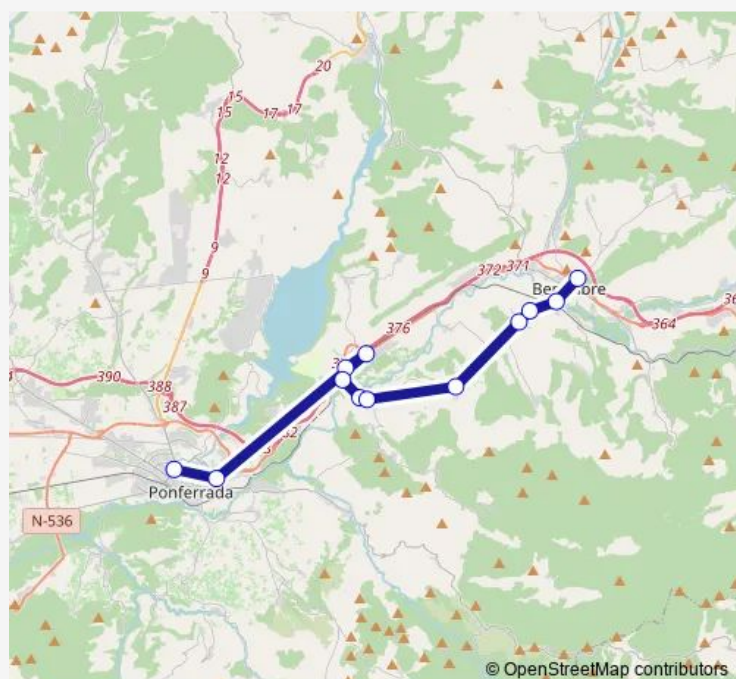

Bembibre-Barrio De La Estacion

Bembibre

Route schedule

Ponferrada — Bembibre

Monday 13:45

Tuesday 13:45

Wednesday 13:45

Thursday 13:45

Friday 13:45

Saturday —

Sunday —

Route info

Direction: Ponferrada

Stops: 12

Trip Duration: 0 hour 45 min

■ ALSA - Ponf-Bemb — Ponferrada-Bembibre (Cast.)