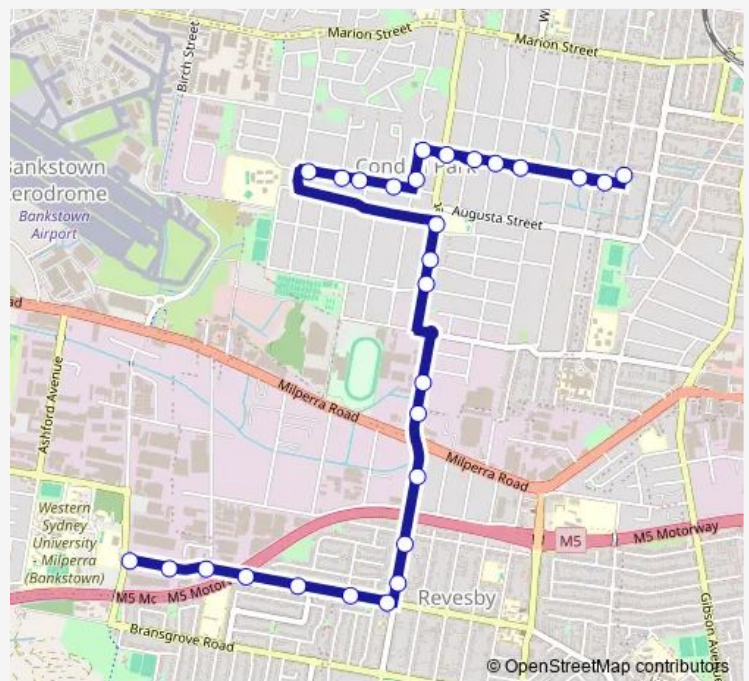

School Bus S534 Pringle Av after Chertsey Av, Bankstown to Mount St Joseph Hs

Go to website

Direction

Pringle Av At Chertsey Av — Beaconsfield St At Horsley Rd

28 stops

[Open route schedule](#)

- Pringle Av At Chertsey Av
- Lancelot St Before Clarence St
- Lancelot St Before Market St
- Lancelot St At William St
- Lancelot St Opp O'Brien Park
- Lancelot St After Taylor St
- Lancelot St At Edgar St
- Lancelot Street Shops, Lancelot St
- Simmat Av Before Townsend St
- Townsend St Opp Lee St
- Townsend St At Mitchell St
- Townsend St Opp Leemon St
- Townsend St Before Manahan St
- Condell Park Public School, Edgar St
- Edgar St At Winifred St
- Edgar St At Yanderra St
- Edgar St After Ilma St
- Edgar St Before Milperra Rd
- Queen St After Milperra Rd
- Queen St After Carrington St

Route schedule

Pringle Av At Chertsey Av — Beaconsfield St At Horsley Rd

Monday	07:37
Tuesday	07:37
Wednesday	07:37
Thursday	07:37
Friday	07:37
Saturday	—
Sunday	—

Route info

Direction: Pringle Av At Chertsey Av

Stops: 28

Trip Duration: 0 hour 20 min

S534 — Pringle Av after Chertsey Av, Bankstown to Mount St Joseph Hs

Queen St Before Beaconsfield St

Beaconsfield St At Queen St

Revesby North Post Office, Beaconsfield St

Beaconsfield St After Gowlland Pde

Beaconsfield St After Gowlland Pde

Beaconsfield St Opp Marigold St

213 Beaconsfield St

Beaconsfield St At Horsley Rd

S534 School Bus time schedules and route maps are available in an offline PDF at busmaps.com. Use the busmaps.com website to see live bus times, train schedule or subway schedule, and step-by-step directions for all public transit in Liverpool