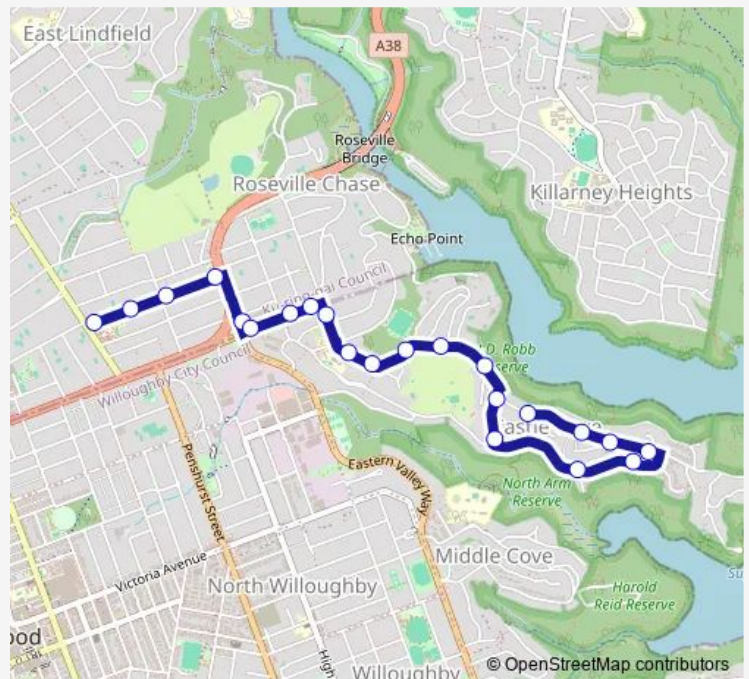

School Bus 277S1 Roseville PS to Castle Cove

[Go to website](#)

**Direction**

Addison Av Opp Roseville Public School — Denawen Park, Neerim Rd

22 stops

[Open route schedule](#)

- Addison Av Opp Roseville Public School
- Addison Av Before Moore St
- Addison Av At Moore St
- Addison Av At Babbage Rd
- Clive St At Malvern Av
- Boundary St After Clive St
- Boundary St After Warrane Rd
- Boundary St At Griffith Av
- Kendall Rd At Rosebridge Av
- Kendall Rd Opp Castle Cove Public School
- Kendall Rd At Headland Rd
- Headland Rd Opp Castle Cove Country Club Golf Course
- Neerim Rd Opp Castle Cove Country Club Golf Course
- Neerim Rd Opp Parnoo Av
- Allambie Rd After Neerim Rd
- Allambie Rd At Deepwater Rd
- Deepwater Rd Opp Mannerim Pl
- Deepwater Rd Before Morella Pl
- Neerim Rd Opp Padulla Pl
- Neerim Rd At Daymar Pl
- Neerim Rd After Daymar Pl

Route schedule

Addison Av Opp Roseville Public School — Denawen Park, Neerim Rd

Monday	15:25
Tuesday	15:25
Wednesday	15:25
Thursday	15:25
Friday	—
Saturday	—
Sunday	—

Route info

Direction: Addison Av Opp Roseville Public School

Stops: 22

Trip Duration: 0 hour 20 min

277S1 — Roseville PS to Castle Cove

277S1 School Bus time schedules and route maps are available in an offline PDF at [busmaps.com](https://busmaps.com). Use the [busmaps.com](https://busmaps.com) website to see live bus times, train schedule or subway schedule, and step-by-step directions for all public transit in Sydney

The schedule is provided in the local timezone. Times with "(+1)" indicate departures on the next day.

PDF file created on 2025-01-16

2024 BusMaps.com - All Rights Reserved