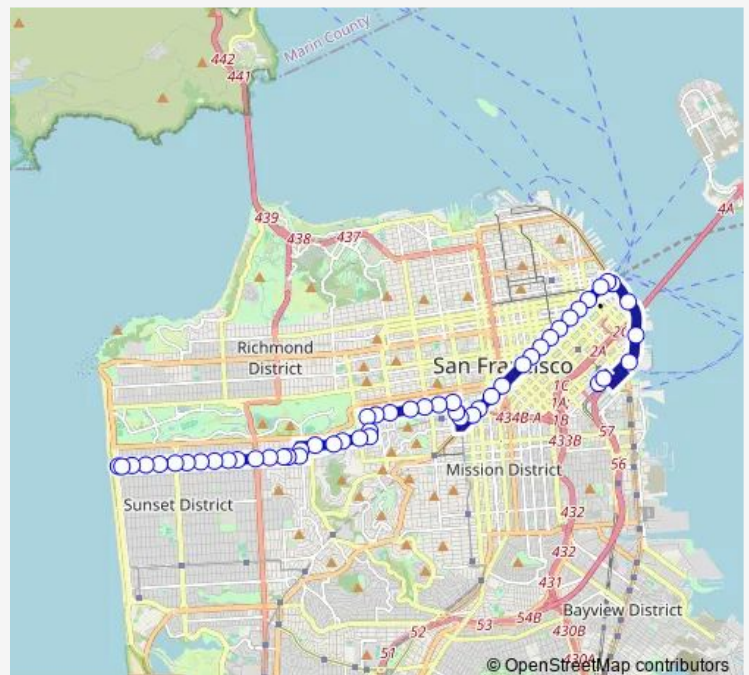

Market St & Laguna St

Market St & Buchanan St

Church St & Duboce Ave

Route schedule

Townsend St & 5th St — Judah/La Playa/Ocean Beach

Monday 03:00-02:30⁺¹

Tuesday 03:00-02:30⁺¹

Wednesday 03:00-02:30⁺¹

Thursday 03:00-02:30⁺¹

Friday 03:00-02:30⁺¹

Saturday 03:00-02:30⁺¹

Sunday 03:00-02:30⁺¹

Route info

Direction: Townsend St & 5th St

Stops: 52

Trip Duration: 0 hour 48 min

Direction

Judah/La Playa/Ocean Beach — Townsend St & 5th St

53 stops

[Open route schedule](#)

Judah/La Playa/Ocean Beach

Judah St & 46th Ave

Judah St & 43rd Ave

Judah St & 40th Ave

Route info

Direction: Judah/La Playa/Ocean Beach

Stops: 53

Trip Duration: 0 hour 46 min

Haight St & Masonic Ave

Haight St & Buena Vista East Ave

Haight St & Divisadero St

Haight St & Pierce St