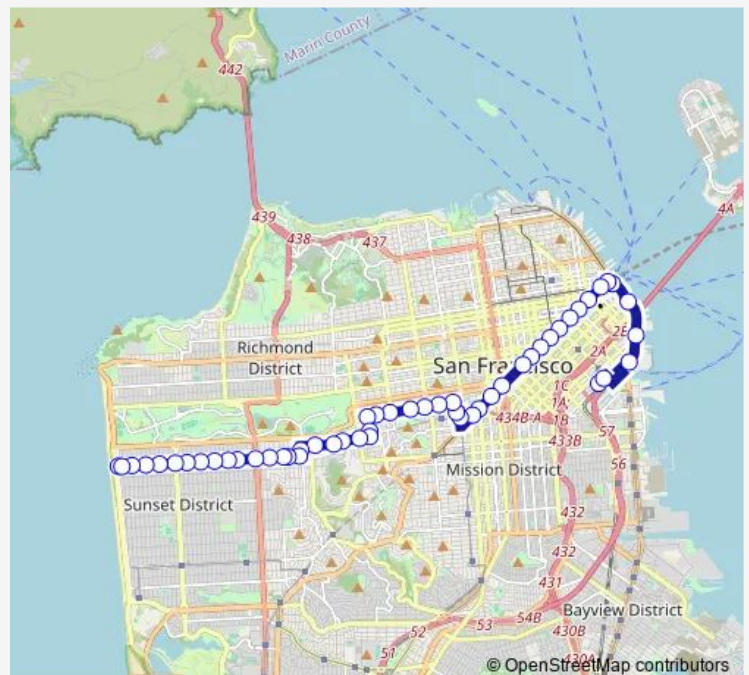

### Route schedule

Townsend St & 5th St — Judah/La Playa/Ocean Beach

Monday 03:00-02:30<sup>+1</sup>

Tuesday 03:00-02:30<sup>+1</sup>

Wednesday 03:00-02:30<sup>+1</sup>

Thursday 03:00-02:30<sup>+1</sup>

Friday 03:00-02:30<sup>+1</sup>

### Route info

Direction: Townsend St & 5th St

Stops: 52

Trip Duration: 0 hour 48 min

■ NOWL — OWL Judah

Hermann St & Fillmore St

Haight St & Fillmore St

Haight St & Pierce St

## Route schedule

Judah/La Playa/Ocean Beach — Townsend St &amp; 5th St

Monday 03:20-02:50<sup>+1</sup>Tuesday 03:20-02:50<sup>+1</sup>Wednesday 03:20-02:50<sup>+1</sup>Thursday 03:20-02:50<sup>+1</sup>Friday 03:20-02:50<sup>+1</sup>Saturday 03:20-02:50<sup>+1</sup>Sunday 03:20-02:50<sup>+1</sup>

## Route info

Direction: Judah/La Playa/Ocean Beach

Stops: 53

Trip Duration: 0 hour 46 min

Haight St & Masonic Ave

Haight St & Buena Vista East Ave

Haight St & Divisadero St

Haight St & Pierce St