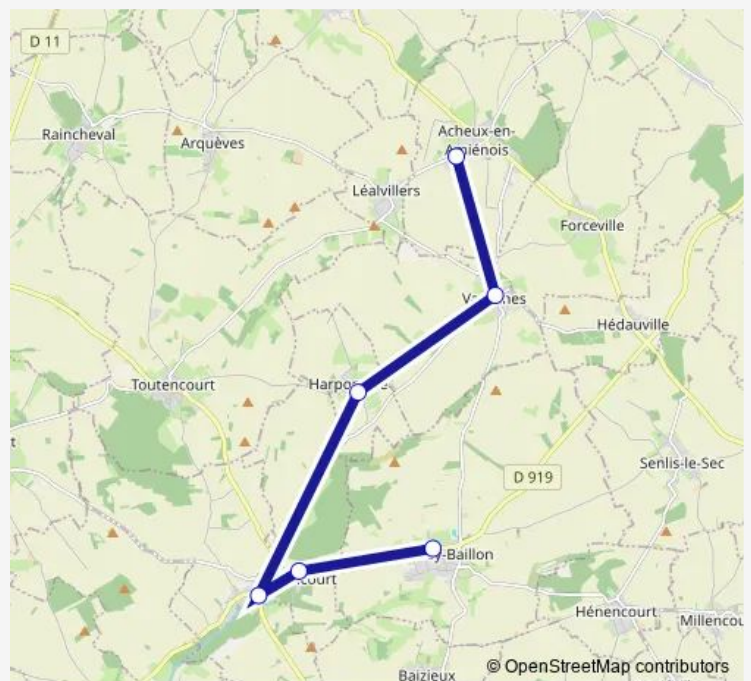

### Direction

Acheux-EN-Amienois - Collège Edmée Jarlaud — Warloy-Baillon - Route nationale

6 stops

[Open route schedule](#)

Acheux-EN-Amienois - Collège Edmée Jarlaud

Varenes - Centre

Harponville - Le Temple

Contay - Ecole

Vadencourt - Mairie

Warloy-Baillon - Route nationale

### Route schedule

Acheux-EN-Amienois - Collège Edmée Jarlaud — Warloy-Baillon - Route nationale

Monday	—
Tuesday	—
Wednesday	12:05
Thursday	—
Friday	—
Saturday	—
Sunday	—

### Route info

Direction: Acheux-EN-Amienois - Collège Edmée Jarlaud

Stops: 6

Trip Duration: 0 hour 28 min

7-1-213 Bus time schedules and route maps are available in an offline PDF at [busmaps.com](https://busmaps.com). Use the [busmaps.com](https://busmaps.com) website to see live bus times, train schedule or subway schedule, and step-by-step directions for all public transit in Acheux-en-Amienois