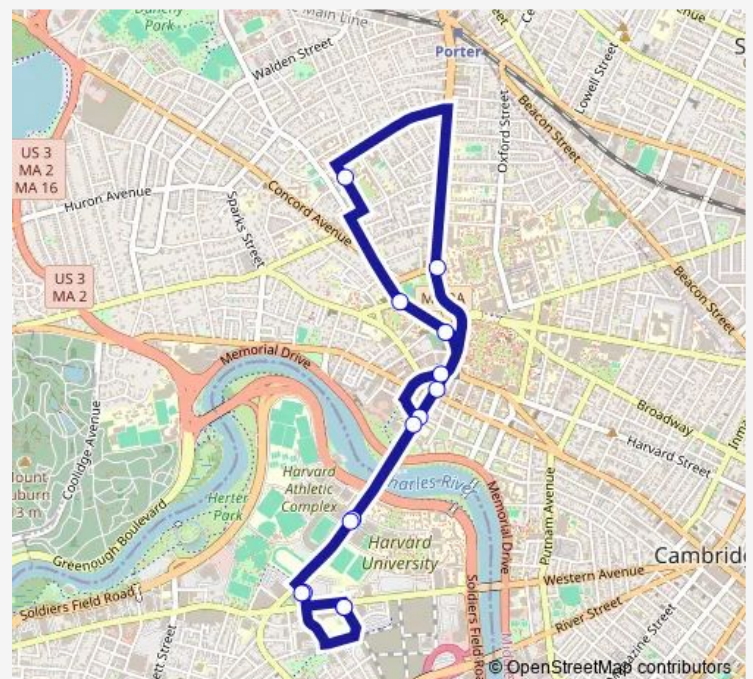

Direction

Sec — Sec

14 stops

[Open route schedule](#)

Sec

Barry's Corner (Northbound)

Stadium (Northbound)

Kennedy School (Northbound)

Harvard Square (Northbound)

Law School (Wcc)

Quad

Radcliffe Yard

Mass and Garden

Harvard Square (Southbound)

Kennedy School (Southbound)

Stadium (Southbound)

Barry's Corner (Southbound)

Sec

Route schedule

Sec — Sec

Monday 07:00-19:20

Tuesday 07:00-19:20

Wednesday 07:00-19:20

Thursday 07:00-19:20

Friday 07:00-19:20

Saturday —

Sunday —

Route info

Direction: Sec

Stops: 14

Trip Duration: 0 hour 30 min

QSEC — Quad SEC Direct