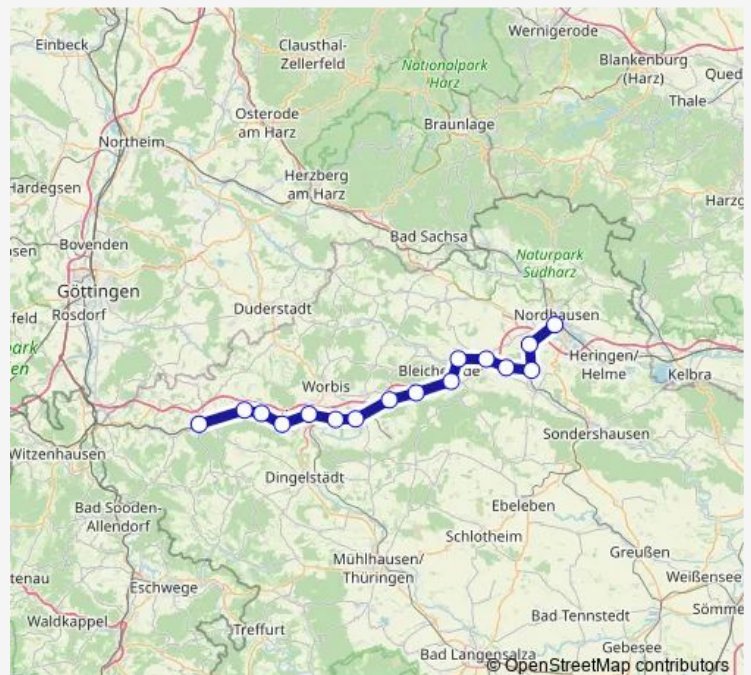

### Route schedule

Heilbad Heiligenstadt — Nordhausen

Monday —

Tuesday —

Wednesday —

Thursday —

Friday —

Saturday 07:18-19:03

### Route info

Direction: Heilbad Heiligenstadt

Stops: 16

Trip Duration: 2 hour 1 min

■ RB57

BusMaps

## Direction

Nordhausen — Heilbad Heiligenstadt

16 stops

[Open route schedule](#)

Nordhausen

Werther b Nordhausen

Wolkramshausen

Nohra(Wipper)

## Route schedule

Nordhausen — Heilbad Heiligenstadt

Monday

—

Tuesday

—

Wednesday

—