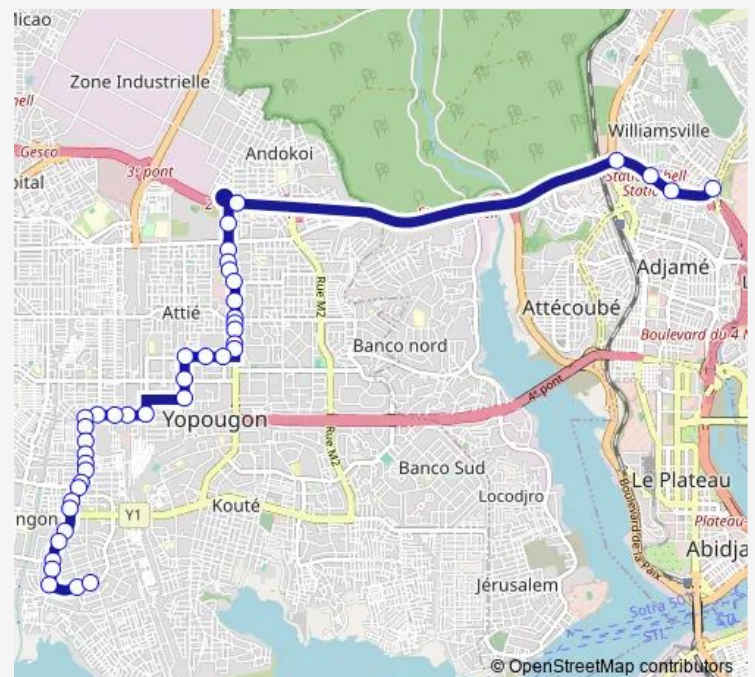

Station Ola

Dialogue

William-Ponty

Saint André

Pharmacie Saint André

École

Pmi

Marché Sicogi / Pont Vagabond

### Route schedule

Gare Kobenan Agban — Terminus 27 Niangon Sud à Gauche

|           |       |
|-----------|-------|
| Monday    | 06:00 |
| Tuesday   | 06:00 |
| Wednesday | 06:00 |
| Thursday  | 06:00 |
| Friday    | 06:00 |
| Saturday  | 06:00 |
| Sunday    | 06:00 |

### Route info

Direction: Gare Kobenan Agban

Stops: 42

Trip Duration: 2 hour 0 min

gbaka : Gare Kobenan Agban ↔ Yopougon Niangon  
Terminus 27

Pharmacie du Marché

Magasin

Poubelle