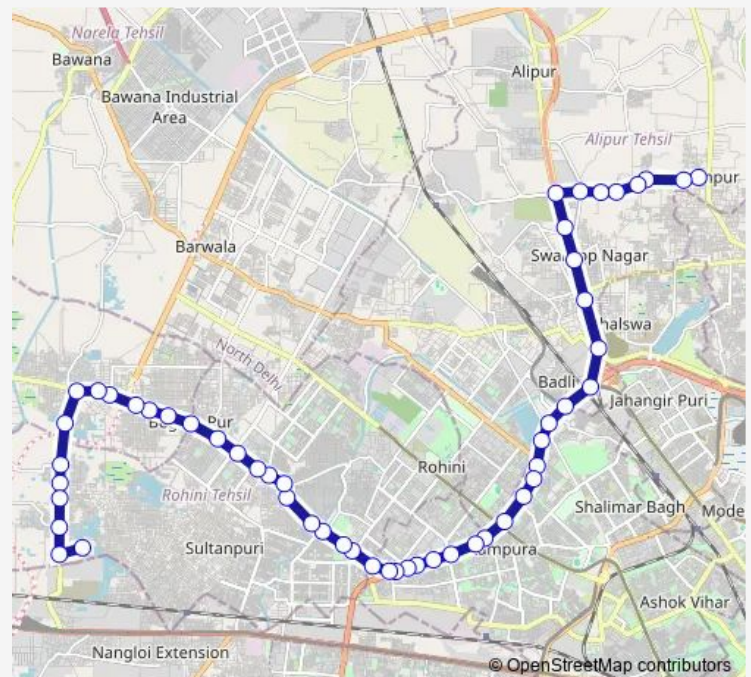

Thursday 19:30-22:45

Friday 19:30-22:45

Saturday 19:30-22:45

Sunday 19:30-22:45

Route info

Direction: Ibrahimpur Village

Stops: 53

Trip Duration: 1 hour 49 min

134stldown

BusMaps

Saraswativihar C Block

Deepali Chowk

Kali Mata Mandir

Puspanjali Enclave

Rohini Depot - 3

Mangolpur School