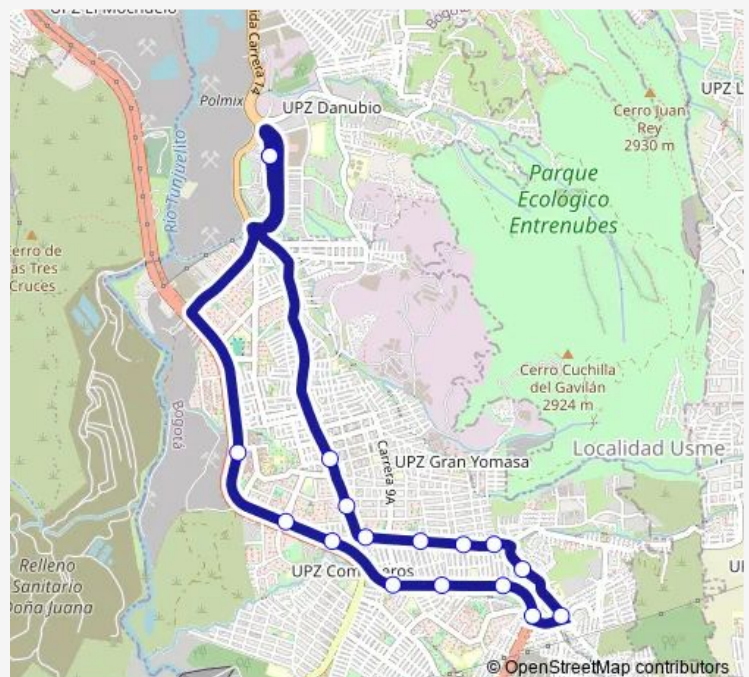

Bus 3-12 La Esperanza Sur El Bosque Refuerzo

[Go to website](#)

Direction

Portal Usme 3-12 Compostela — CL 84 Sur – KR 9A

13 stops

[Open route schedule](#)

Portal Usme 3-12 Compostela

AV. Caracas - CL 75 Sur

AV. Caracas - CL 76B Sur

CL 81 Sur - KR 1 A Este

CL 81 Sur - KR 8b

CL 81 SUR - KR 2C Este

CL 81 Sur - KR 4 B Este

TV 1 Este - CL 83 Sur

TV 6B Este - CL 87B Sur

KR 1 - CL 87A Sur

CL 84 Sur – KR 1

CL 84 Sur – KR 8

CL 84 Sur – KR 9A

Route schedule

Portal Usme 3-12 Compostela — CL 84 Sur – KR 9A

Monday	20:33-00:30⁺¹
Tuesday	20:33-00:30⁺¹
Wednesday	20:33-00:30⁺¹
Thursday	20:33-00:30⁺¹
Friday	20:33-00:30⁺¹
Saturday	21:55-00:30⁺¹
Sunday	—

Route info

Direction: Portal Usme 3-12 Compostela

Stops: 13

Trip Duration: 0 hour 26 min