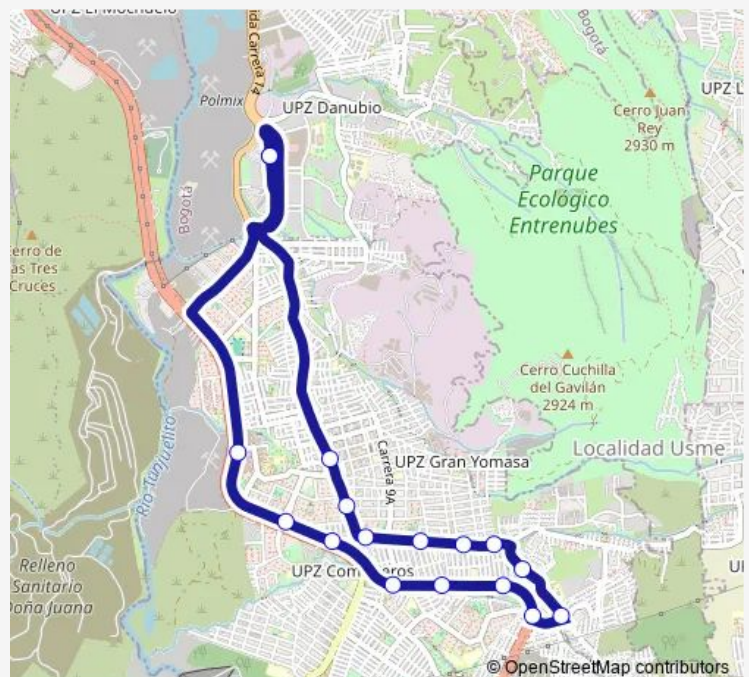

Bus 3-12 La Esperanza Sur El Bosque Refuerzo

[Go to website](#)

Direction

Portal Usme 3-12 Compostela — CL 84 Sur – KR 9a

13 stops

[Open route schedule](#)

Portal Usme 3-12 Compostela

AV. Caracas - CL 75 Sur

AV. Caracas - CL 76B Sur

CL 81 Sur - KR 1 A Este

CL 81 Sur - KR 8b

CL 81 SUR - KR 2C Este

CL 81 Sur - KR 4 B Este

TV 1 Este - CL 83 Sur

TV 6B Este - CL 87B Sur

KR 1 - CL 87A Sur

CL 84 Sur – KR 1

CL 84 Sur – KR 8

CL 84 Sur – KR 9a

Route schedule

Portal Usme 3-12 Compostela — CL 84 Sur – KR 9a

Monday	20:33-00:30⁺¹
Tuesday	20:33-00:30⁺¹
Wednesday	20:33-00:30⁺¹
Thursday	20:33-00:30⁺¹
Friday	20:33-00:30⁺¹
Saturday	21:55-00:30⁺¹
Sunday	—

Route info

Direction: Portal Usme 3-12 Compostela

Stops: 13

Trip Duration: 0 hour 26 min

3-12 — La Esperanza Sur El Bosque Refuerzo

BusMaps