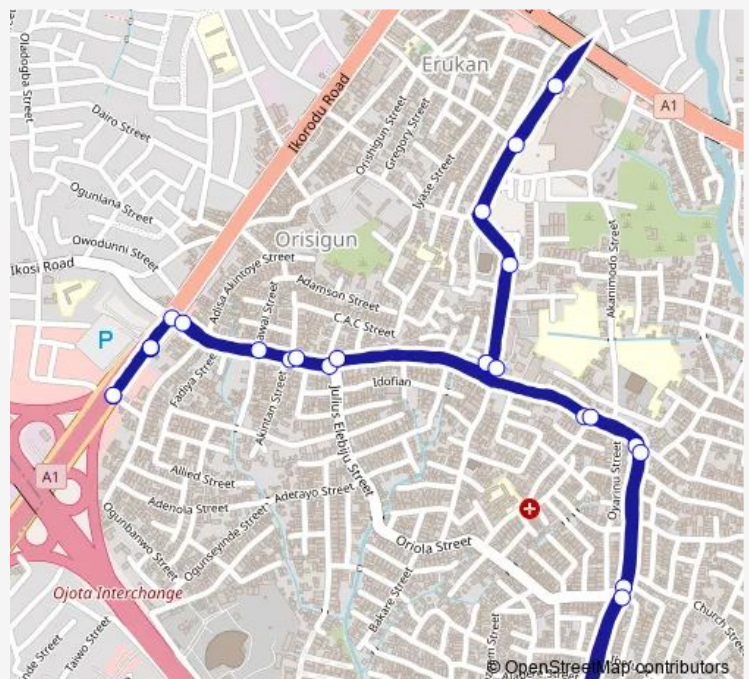

Ajelogo

Ajelogo Roundabout

Baale

Route schedule

Ketu Alapere — Tipper

Monday 06:15

Tuesday 06:15

Wednesday 06:15

Thursday 06:15

Friday 06:15

Saturday 06:15

Sunday 06:15

Route info

Direction: Ketu Alapere

Stops: 27

Trip Duration: 0 hour 31 min

■ QBC4 — Ketu - Alapere – Akanimodo

Mile 12

Elebuju

Mascara

Pako

Ketu

Tipper

QBC4 Bus time schedules and route maps are available in an offline PDF at busmaps.com. Use the busmaps.com website to see live bus times, train schedule or subway schedule, and step-by-step directions for all public transit in Ojota