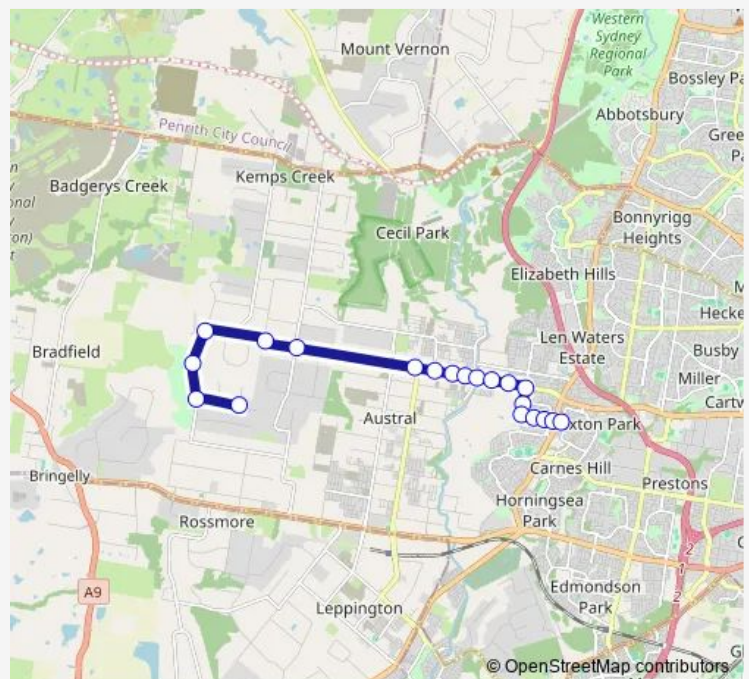

Fifteenth Av Before Gropler Av

Second Av After Fifteenth Av

Second Av At Mella Cl

Second Av At Mallow Av

Mallow Av At Mathinna Cct

Mallow Av Opp Mallow Av

Mallow Av Before Cowpasture Rd

Tibooburra Rd At Pacific Palms Cct

### Route schedule

Goodsir Cl At Emmetts Farm Rd — Tibooburra Rd At Pacific Palms Cct

Monday 07:18

Tuesday 07:18

Wednesday 07:18

Thursday 07:18

Friday —

Saturday —

### Route info

Direction: Goodsir Cl At Emmetts Farm Rd

Stops: 20

Trip Duration: 0 hour 24 min

1040 — Rutleigh Park to Tibooburra Rd and Pacific Palms Cct

1040 School Bus time schedules and route maps are available in an offline PDF at [busmaps.com](https://busmaps.com). Use the [busmaps.com](https://busmaps.com) website to see live bus times, train schedule or subway schedule, and step-by-step directions for all public transit in Liverpool