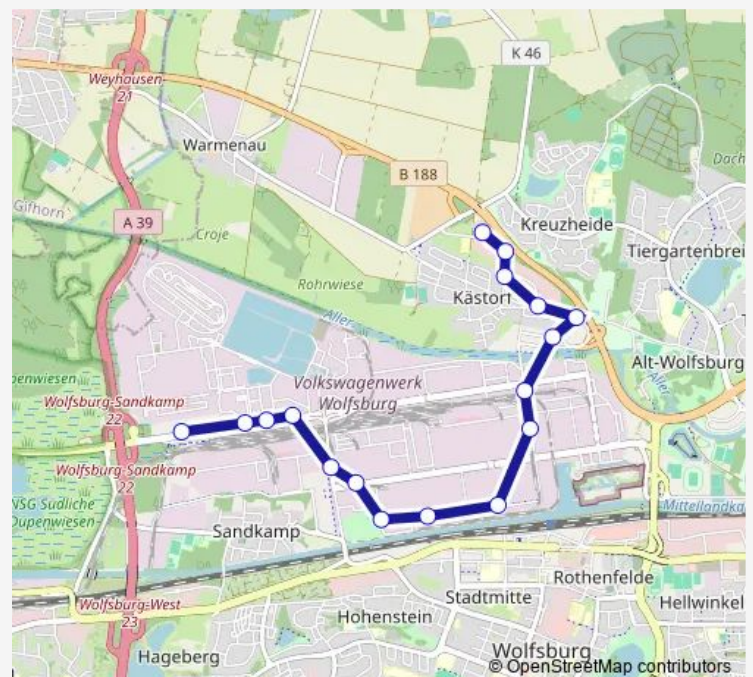

Wolfsburg, IT City Frontend — Wolfsburg, VW Haupteing. Fe

Monday 06:40-17:10

Tuesday 06:40-17:10

Wednesday 06:40-17:10

Thursday 06:40-17:10

Friday 06:40-17:10

Saturday —

Sunday —

Route info

Direction: Wolfsburg, IT City Frontend

Stops: 17

Trip Duration: 0 hour 22 min

■ Tiguan

Direction

Wolfsburg, VW Haupteing. Fe — Wolfsburg, Westrampe

12 stops

Tuesday 07:04-17:18

Wednesday 07:04-17:18

Thursday 07:04-17:18

Friday 07:04-17:18

Saturday —

Sunday —

Route info

Direction: Wolfsburg, VW Haupteing. Fe

Stops: 12

Trip Duration: 0 hour 17 min

Direction

Wolfsburg, VW Haupteing. Fe — Wolfsburg, IT City Frontend

16 stops

[Open route schedule](#)

Wolfsburg, VW Haupteing. Fe

Wolfsburg, VW Tor LKW-Einfahrt