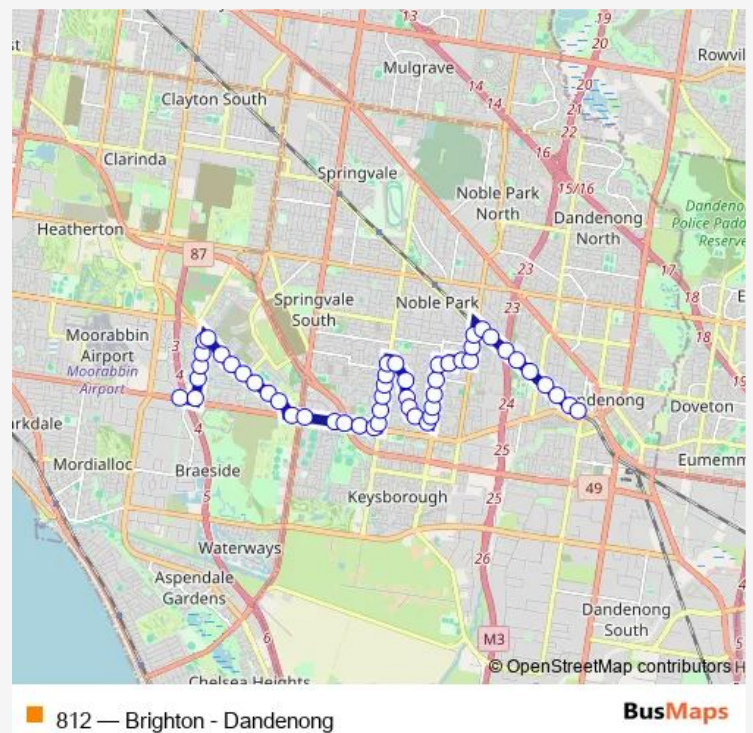

Bus 812 Brighton - Dandenong

[Go to website](#)

Direction
 Brighton Town Hall/Wilson St (Brighton) — Dandenong Station/Foster St (Dandenong)
 121 stops
[Open route schedule](#)

- Brighton Town Hall/Wilson St (Brighton)
- Boxshall St/St Andrews St (Brighton)
- Church St/St Andrews St (Brighton)
- Middle Brighton Railway Station/Church St (Brighton)
- Dendy St/Church St (Brighton)
- Peacock St/Roslyn St (Brighton)
- Were St/Roslyn St (Brighton)
- South Rd/Roslyn St (Brighton)
- Hampton St/South Rd (Brighton)
- St Leonards College/South Rd (Brighton East)
- Canberra Gr/South Rd (Brighton East)
- Comer St/South Rd (Brighton East)
- Prince St/South Rd (Brighton East)
- Ivy St/South Rd (Brighton East)
- Letchworth Ave/South Rd (Brighton East)
- Studley Rd/South Rd (Brighton East)
- Cummins Rd/South Rd (Brighton East)
- Gleniffer Ave/South Rd (Brighton East)
- Moorabbin Station/Station St (Moorabbin)
- Jasper Rd/South Rd (Bentleigh)
- Moorabbin Bowls Club/South Rd (Bentleigh)

Route schedule

Brighton Town Hall/Wilson St (Brighton) — Dandenong Station/Foster St (Dandenong)

Monday	15:10
Tuesday	15:10
Wednesday	15:10
Thursday	15:10
Friday	15:10
Saturday	—
Sunday	—

Route info

Direction: Brighton Town Hall/Wilson St (Brighton)

Stops: 121

Trip Duration: 1 hour 49 min

Sandra Gr/South Rd (Bentleigh)

Deal Cl/Chapel Rd (Moorabbin)

Herne Cl/Chapel Rd (Moorabbin)

Avon St/Chapel Rd (Moorabbin)

Rhonda Ct/Chapel Rd (Moorabbin)

Wickham Rd/Chapel Rd (Moorabbin)