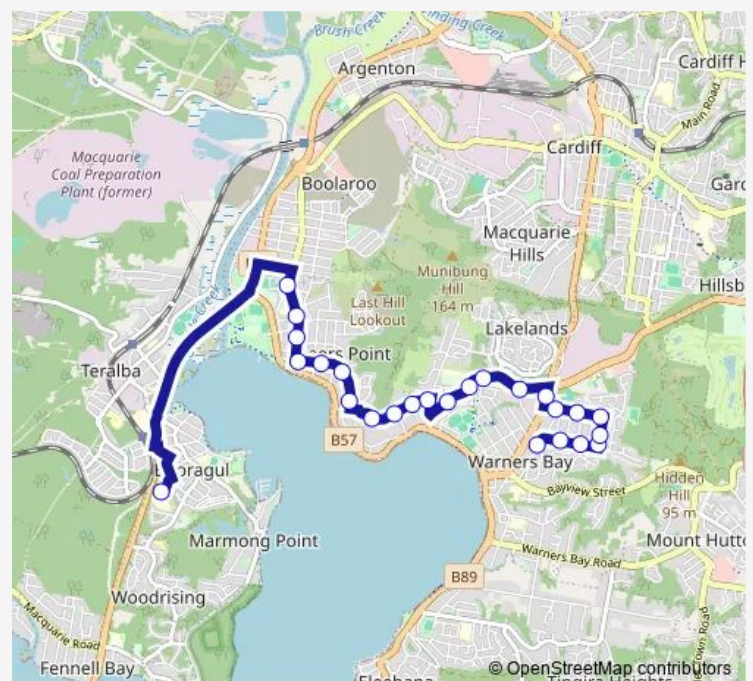

East St At Wellings St

Vennard St At East St

Vennard St After East St

Myles Av At Vennard St

Myles Av Opp Biddabah Av

Myles Av Opp Warners Bay High School

King St Opp Myles Av

Medcalf St At Walker St

Speers St Opp Quarry Rd

Speers St Opp Bradford St

Speers St At Main Rd

Route schedule

Yorston St At Pring St — St Pauls High School

Monday 07:49

Tuesday 07:49

Wednesday 07:49

Thursday 07:49

Friday 07:49

Saturday —

Sunday —

Route info

Direction: Yorston St At Pring St

Stops: 25

Trip Duration: 0 hour 21 min

812 — St. Pauls High Booragul to Warners Bay High School

Main Rd Opp Nord St

Speers Point Library, Main Rd

Main Rd At Eighth St

St Pauls High School

Direction

St Pauls High School — East St Opp Nott St

25 stops