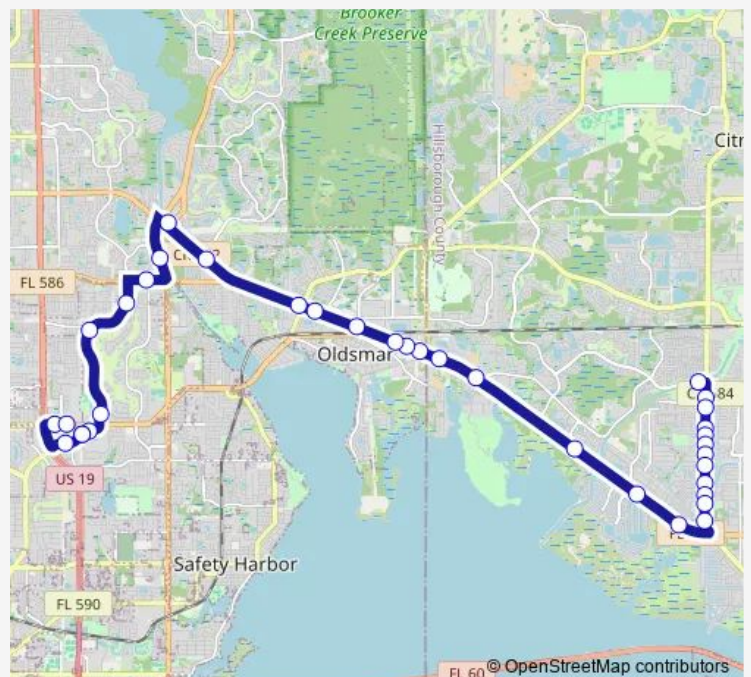

Sheldon RD + Memorial Hwy

Hillsborough AVE + Tudor Dr

Hillsborough AVE + Mertens Ave

Hillsborough AVE + Pistol Range Rd

Hillsbrough AVE AND Double Branch Rd

Hillsborough Ave and Race Track Rd

Tampa RD + Race Track RD N

Tampa RD + Burbank Rd

Tampa RD + Main St

Tampa RD & Commerce Blvd

Route schedule

North West Transfer Center Tampa — SR 580 + Summerdale

Monday	08:00-18:00
Tuesday	08:00-18:00
Wednesday	08:00-18:00
Thursday	08:00-18:00
Friday	08:00-18:00
Saturday	10:30-18:20
Sunday	—

Route info

Direction: North West Transfer Center Tampa

Stops: 36

Trip Duration: 0 hour 48 min

812 — Countryside/Tampa

Tampa RD & Pine AVE N

Tampa RD + Forest Lake Blvd S

Tampa RD & E Lake Woodlands Pkwy

Sunday —

Route info

Direction: SR 580 + Summerdale

Stops: 31

Trip Duration: 0 hour 50 min

Sheldon RD + Fountain Ave

Sheldon RD + Orville Ln

Sheldon RD + Broad ST W