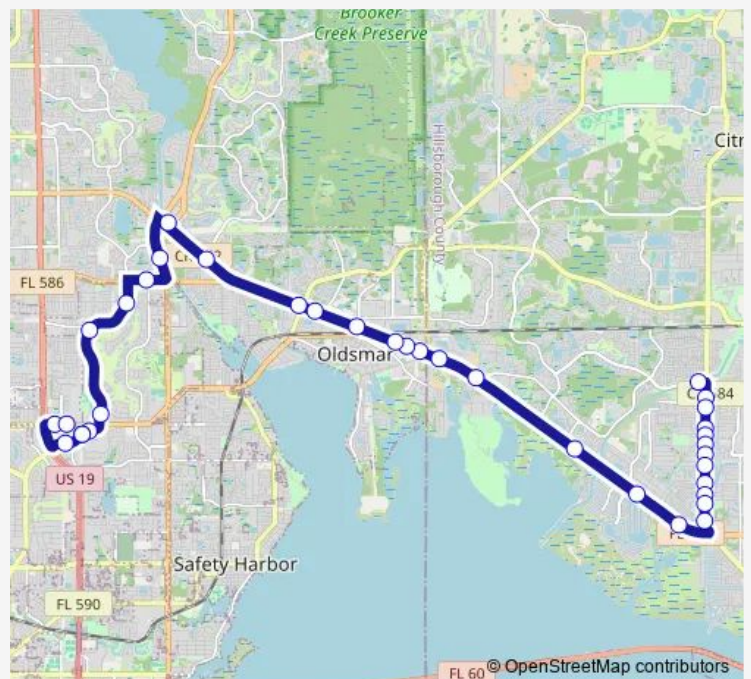

Sheldon RD + Memorial Hwy

Hillsborough AVE + Tudor Dr

Hillsborough AVE + Mertens Ave

Hillsborough AVE + Pistol Range Rd

Hillsbrough AVE AND Double Branch Rd

Hillsborough Ave and Race Track Rd

Tampa RD + Race Track RD N

Tampa RD + Burbank Rd

Tampa RD + Main St

Tampa RD & Commerce Blvd

Route schedule

North West Transfer Center Tampa — SR 580 + Summerdale

Monday	08:00-18:00
Tuesday	08:00-18:00
Wednesday	08:00-18:00
Thursday	08:00-18:00
Friday	08:00-18:00
Saturday	10:30-18:20
Sunday	—

Route info

Direction: North West Transfer Center Tampa

Stops: 36

Trip Duration: 0 hour 50 min

812 — Countryside/Tampa

Tampa RD & Pine AVE N

Tampa RD + Forest Lake Blvd S

Tampa RD & E Lake Woodlands Pkwy

Sunday —

Route info

Direction: SR 580 + Summerdale

Stops: 31

Trip Duration: 0 hour 50 min

Sheldon RD + Fountain Ave

Sheldon RD + Orville Ln

Sheldon RD + Broad ST W